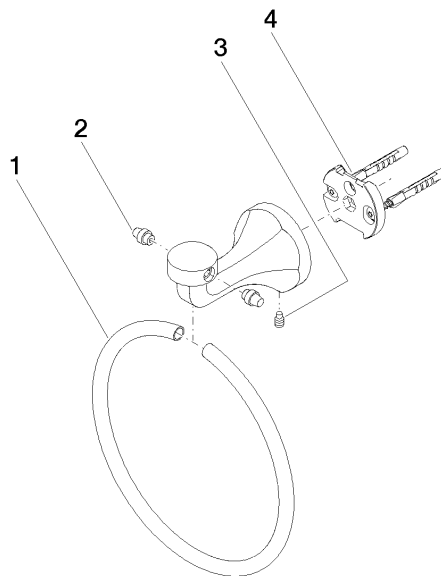

83 200 361

- width 185mm
- rosette Ø 60 mm
- 97mm projection

	Chrome	83 200 361-00
	Brushed Platinum	83 200 361-06
	Platinum	83 200 361-08
	Durabress (23kt Gold)	83 200 361-09
	Brushed Durabress (23kt Gold)	83 200 361-28
	Brushed Dark Platinum	83 200 361-99

83 200 361

mm [inches]

83 200 361

Parts for other finishes can be found here: [Brushed](#)
[Platinum](#)

Spare parts list

No.	Item Number	Name	Quantity used	Delivery time
1	08 18 80 503-00	ring	1	10
2	08 31 20 550 90	plug	2	2
3	04 31 11 140 00 90	pin	1	2
4	05 17 97 507 00 90	fixing set	1	2