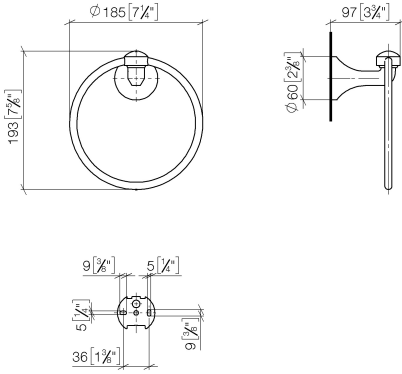

83 200 361

- width 185mm
- rosette Ø 60 mm
- 97mm projection

	Chrome	83 200 361-00
	Brushed Platinum	83 200 361-06
	Platinum	83 200 361-08
	Durabress (23kt Gold)	83 200 361-09
	Brushed Durabress (23kt Gold)	83 200 361-28
	Brushed Dark Platinum	83 200 361-99

83 200 361

mm [inches]

83 200 361

Parts for other finishes can be found here: [Brushed](#)
[Platinum](#)

Spare parts list

No.	Item Number	Name	Quantity used	Delivery time
1	08 18 80 503-00	ring	1	10
2	08 31 20 550 90	plug	2	2
3	04 31 11 140 00 90	pin	1	2
4	05 17 97 507 00 90	fixing set	1	2