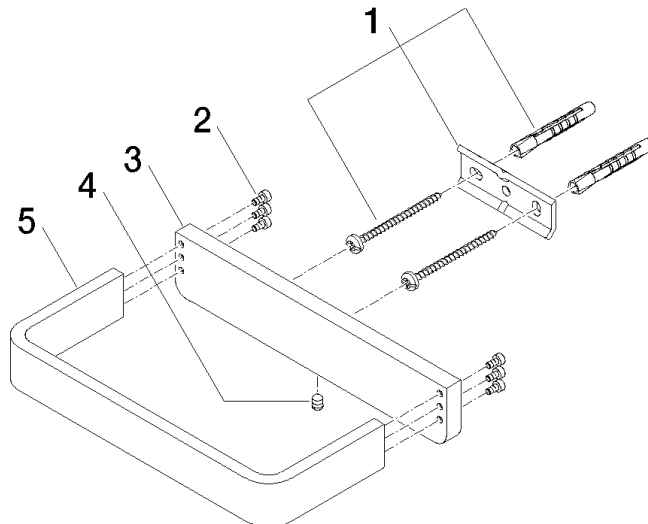

83 200 710

- width 180mm
- height 35 mm
- 87mm projection

Chrome

83 200 710-00

Brushed Platinum

83 200 710-06

83 200 710

mm [inches]

83 200 710

Parts for other finishes can be found here: [Brushed](#)
[Platinum](#)

Spare parts list

No.	Item Number	Name	Quantity used	Delivery time
1	05 17 20 718 00 90	fixing set	2	2
2	90 30 30 059 00 90	screw	2	2
3	08 17 71 502-00	holder	1	60
4	90 31 11 112 00 90	pin	2	2
5	08 17 71 552-00	holder	1	60