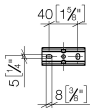

Towel ring angular - Chrome

MEM

83 200 780

- width 190mm
- height 35 mm
- 105mm projection

Fits: MEM, CYO

| | | |
|---|-------------------------------------|---------------|
|  | Chrome | 83 200 780-00 |
|  | Brushed Platinum | 83 200 780-06 |
|  | Platinum | 83 200 780-08 |
|  | Dark Chrome | 83 200 780-19 |
|  | Brushed Durabrass (23kt Gold) | 83 200 780-28 |
|  | Brushed Champagne (22kt Gold) | 83 200 780-46 |
|  | Champagne (22kt Gold) | 83 200 780-47 |
|  | Brushed Dark Platinum | 83 200 780-99 |

Towel ring angular - Chrome

MEM

83 200 780

mm [inches]

83 200 780

Parts for other finishes can be found here: Brushed Platinum

Spare parts list

| No. | Item Number | Name | Quantity used | Delivery time |
|-----|--------------------|------------|---------------|---------------|
| 1 | 05 17 20 718 00 90 | fixing set | 1 | 2 |
| 2 | 90 31 11 112 00 90 | pin | 1 | 2 |