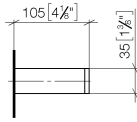

Towel ring angular - Chrome

MEM

83 200 780

- width 190mm
- height 35 mm
- 105mm projection

Fits: MEM, CYO

| | | |
|---|-------------------------------------|---------------|
|  | Chrome | 83 200 780-00 |
|  | Brushed Platinum | 83 200 780-06 |
|  | Platinum | 83 200 780-08 |
|  | Dark Chrome | 83 200 780-19 |
|  | Brushed Durabrass (23kt Gold) | 83 200 780-28 |
|  | Brushed Champagne (22kt Gold) | 83 200 780-46 |
|  | Champagne (22kt Gold) | 83 200 780-47 |
|  | Brushed Dark Platinum | 83 200 780-99 |

Towel ring angular - Chrome

MEM

83 200 780

mm [inches]

83 200 780

Parts for other finishes can be found here: Brushed Platinum

Spare parts list

| No. | Item Number | Name | Quantity used | Delivery time |
|-----|--------------------|------------|---------------|---------------|
| 1 | 05 17 20 718 00 90 | fixing set | 1 | 2 |
| 2 | 90 31 11 112 00 90 | pin | 1 | 2 |