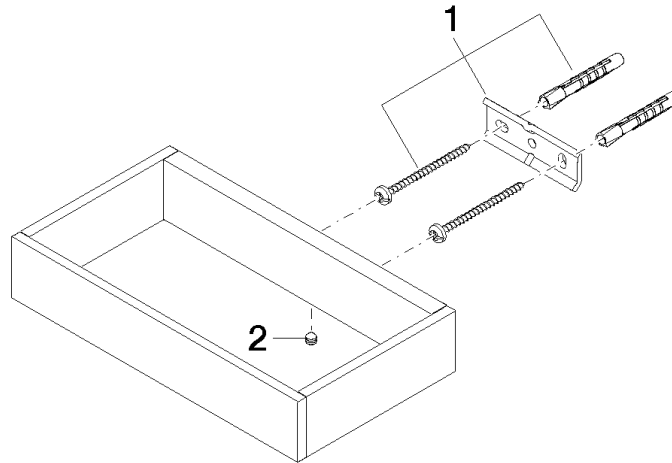

Towel ring angular - Chrome

MEM

83 200 780

- width 190mm
- height 35 mm
- 105mm projection

Fits: MEM, CYO

| | | |
|---|-------------------------------------|---------------|
|  | Chrome | 83 200 780-00 |
|  | Brushed Platinum | 83 200 780-06 |
|  | Platinum | 83 200 780-08 |
|  | Dark Chrome | 83 200 780-19 |
|  | Brushed Durabrass (23kt Gold) | 83 200 780-28 |
|  | Brushed Champagne (22kt Gold) | 83 200 780-46 |
|  | Champagne (22kt Gold) | 83 200 780-47 |
|  | Brushed Dark Platinum | 83 200 780-99 |

Towel ring angular - Chrome

MEM

83 200 780

mm [inches]

83 200 780

Parts for other finishes can be found here: Brushed Platinum

Spare parts list

| No. | Item Number | Name | Quantity used | Delivery time |
|-----|--------------------|------------|---------------|---------------|
| 1 | 05 17 20 718 00 90 | fixing set | 1 | 2 |
| 2 | 90 31 11 112 00 90 | pin | 1 | 2 |