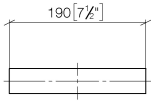

Towel ring angular - Chrome

MEM

83 200 780

- width 190mm
- height 35 mm
- 105mm projection

Fits: MEM, CYO

| | | |
|---|-------------------------------------|---------------|
|  | Chrome | 83 200 780-00 |
|  | Brushed Platinum | 83 200 780-06 |
|  | Platinum | 83 200 780-08 |
|  | Dark Chrome | 83 200 780-19 |
|  | Brushed Durabrass (23kt Gold) | 83 200 780-28 |
|  | Brushed Champagne (22kt Gold) | 83 200 780-46 |
|  | Champagne (22kt Gold) | 83 200 780-47 |
|  | Brushed Dark Platinum | 83 200 780-99 |

Towel ring angular - Chrome

MEM

83 200 780

mm [inches]

83 200 780

Parts for other finishes can be found here: Brushed Platinum

Spare parts list

| No. | Item Number | Name | Quantity used | Delivery time |
|-----|--------------------|------------|---------------|---------------|
| 1 | 05 17 20 718 00 90 | fixing set | 1 | 2 |
| 2 | 90 31 11 112 00 90 | pin | 1 | 2 |