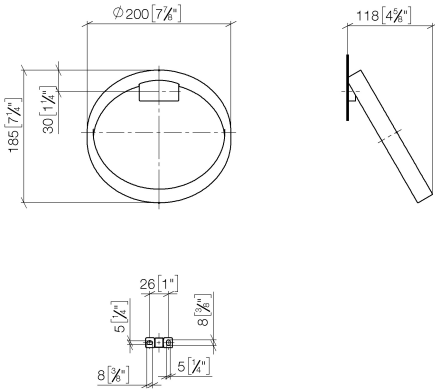

CYO Towel ring round - Chrome

CYO

83 200 811

- width 200mm
- 118mm projection

	Chrome	83 200 811-00
	Brushed Platinum	83 200 811-06
	Dark Chrome	83 200 811-19
	Brushed Durabronze (23kt Gold)	83 200 811-28
	Brushed Dark Platinum	83 200 811-99

83 200 811

mm [inches]

83 200 811

Parts for other finishes can be found here: Brushed Platinum

### Spare parts list

No.	Item Number	Name	Quantity used	Delivery time
1	90 31 11 004 00 90	pin	1	2
2	09 30 30 167 90	screw	3	2
3	05 17 20 758 00 90	fixing set	1	2