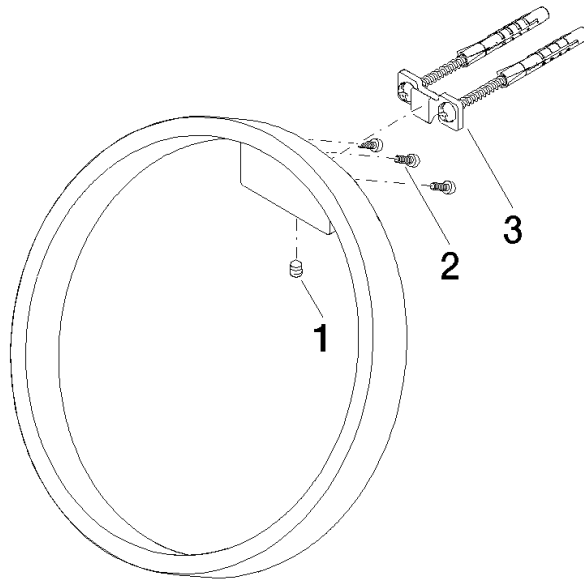

CYO Towel ring round - Chrome

CYO

83 200 811

- width 200mm
- 118mm projection

	Chrome	83 200 811-00
	Brushed Platinum	83 200 811-06
	Dark Chrome	83 200 811-19
	Brushed Durabronze (23kt Gold)	83 200 811-28
	Brushed Dark Platinum	83 200 811-99

83 200 811

mm [inches]

83 200 811

Parts for other finishes can be found here: Brushed Platinum

### Spare parts list

No.	Item Number	Name	Quantity used	Delivery time
1	90 31 11 004 00 90	pin	1	2
2	09 30 30 167 90	screw	3	2
3	05 17 20 758 00 90	fixing set	1	2