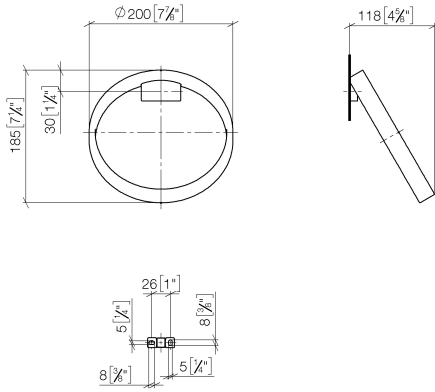

CYO Towel ring round - Brushed Platinum

CYO

83 200 811 Product version from 4/1/2023

- width 200mm
- 118mm projection

	Brushed Platinum	83 200 811-06
	Chrome	83 200 811-00
	Dark Chrome	83 200 811-19
	Brushed Durabronze (23kt Gold)	83 200 811-28
	Brushed Dark Platinum	83 200 811-99

83 200 811 Product version from 4/1/2023

mm [inches]

83 200 811 Product version from 4/1/2023

Parts for other finishes can be found here: [Chrome](#)

Spare parts list

No.	Item Number	Name	Quantity used	Delivery time
1	90 31 11 004 00 90	pin	1	2
2	09 30 30 167 90	screw	3	2
3	05 17 20 758 00 90	fixing set	1	2