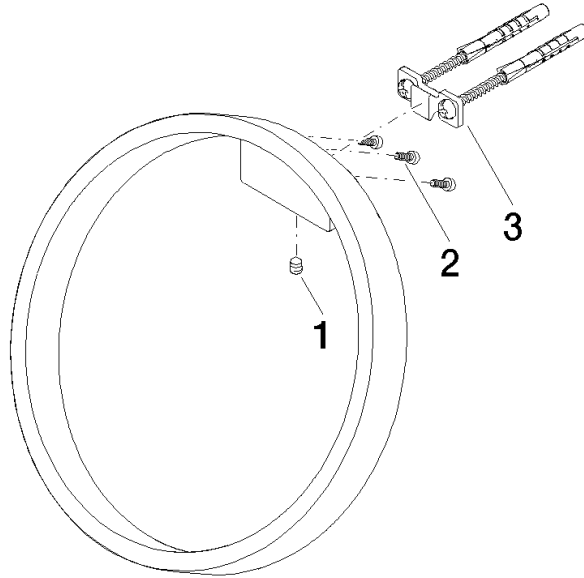

CYO Towel ring round - Brushed Platinum

CYO

83 200 811 Product version from 4/1/2023

- width 200mm
- 118mm projection

	Brushed Platinum	83 200 811-06
	Chrome	83 200 811-00
	Dark Chrome	83 200 811-19
	Brushed Durabronze (23kt Gold)	83 200 811-28
	Brushed Dark Platinum	83 200 811-99

83 200 811 Product version from 4/1/2023

mm [inches]

83 200 811 Product version from 4/1/2023

Parts for other finishes can be found here: [Chrome](#)

Spare parts list

No.	Item Number	Name	Quantity used	Delivery time
1	90 31 11 004 00 90	pin	1	2
2	09 30 30 167 90	screw	3	2
3	05 17 20 758 00 90	fixing set	1	2