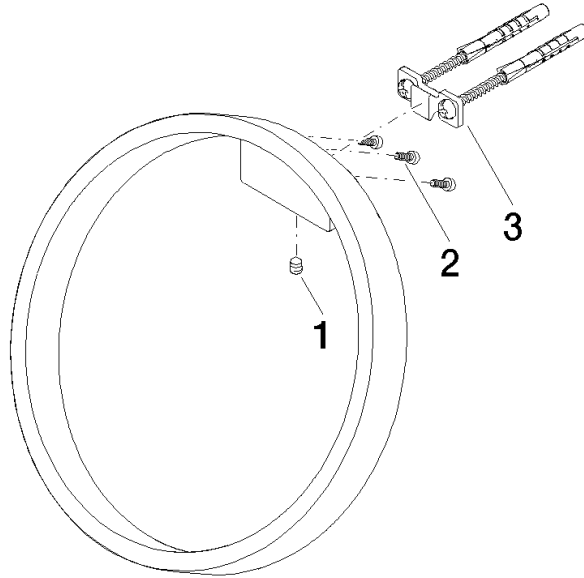

83 200 811

- width 200mm
- 118mm projection

	Brushed Durabronz (23kt Gold)	83 200 811-28
	Chrome	83 200 811-00
	Brushed Platinum	83 200 811-06
	Dark Chrome	83 200 811-19
	Brushed Dark Platinum	83 200 811-99

83 200 811

mm [inches]

83 200 811

Parts for other finishes can be found here: [Chrome](#)

Spare parts list

No.	Item Number	Name	Quantity used	Delivery time
1	90 31 11 004 00 90	pin	1	2
2	09 30 30 167 90	screw	3	2
3	05 17 20 758 00 90	fixing set	1	2