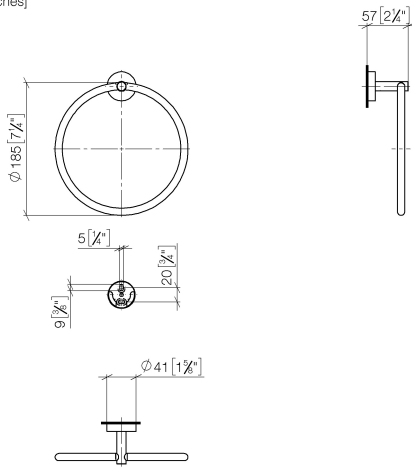

Towel ring round - Chrome

LISSÉ

83 200 979

- width 185mm
- rosette Ø 40 mm
- 55mm projection

Fits: LISSÉ, META

	Chrome	83 200 979-00
	Brushed Platinum	83 200 979-06
	Dark Chrome	83 200 979-19
	Light Gold	83 200 979-26
	Brushed Light Gold	83 200 979-27
	Matte Black	83 200 979-33
	Brushed Bronze	83 200 979-42
	Brushed Champagne (22kt Gold)	83 200 979-46
	Champagne (22kt Gold)	83 200 979-47
	Brushed Chrome	83 200 979-93
	Brushed Dark Platinum	83 200 979-99

83 200 979

mm [inches]

83 200 979

Parts for other finishes can be found here: [Brushed](#) [Platinum](#)

Spare parts list

No.	Item Number	Name	Quantity used	Delivery time
1	08 18 80 500-00	ring	1	10
2	08 31 20 550 90	plug	2	2
3	08 17 97 568-00	holder	1	10
4	90 31 11 038 00 90	pin	1	2
5	08 27 97 500-00	rosette	1	10
6	08 30 11 516 90	ring	1	2
7	08 17 97 560 90	holder	1	2
8	05 30 31 025 00 90	fixing set	1	2
9	08 17 97 501 07	holder	1	2
10	05 30 11 519 00 90	disc	1	2