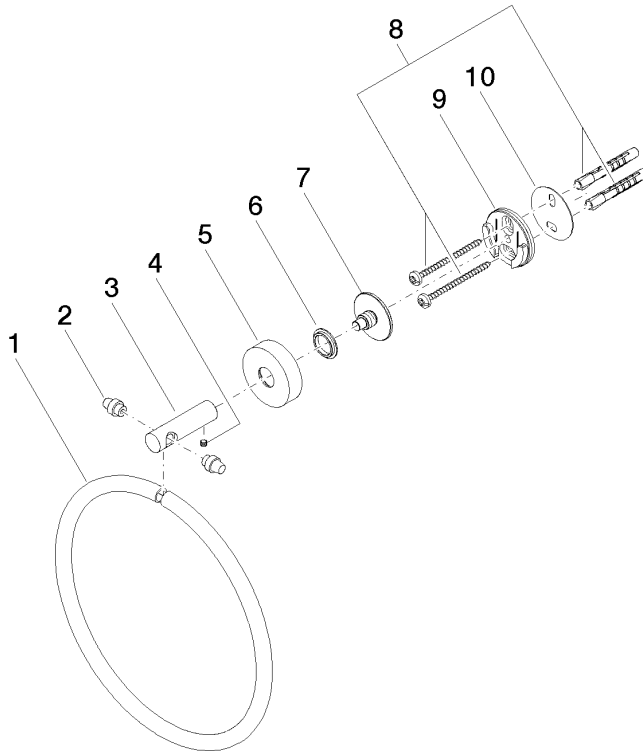

Towel ring round - Chrome

LISSÉ

83 200 979

- width 185mm
- rosette Ø 40 mm
- 55mm projection

Fits: LISSÉ, META

	Chrome	83 200 979-00
	Brushed Platinum	83 200 979-06
	Dark Chrome	83 200 979-19
	Light Gold	83 200 979-26
	Brushed Light Gold	83 200 979-27
	Matte Black	83 200 979-33
	Brushed Bronze	83 200 979-42
	Brushed Champagne (22kt Gold)	83 200 979-46
	Champagne (22kt Gold)	83 200 979-47
	Brushed Chrome	83 200 979-93
	Brushed Dark Platinum	83 200 979-99

83 200 979

mm [inches]

83 200 979

Parts for other finishes can be found here: [Brushed](#) [Platinum](#)

Spare parts list

No.	Item Number	Name	Quantity used	Delivery time
1	08 18 80 500-00	ring	1	10
2	08 31 20 550 90	plug	2	2
3	08 17 97 568-00	holder	1	10
4	90 31 11 038 00 90	pin	1	2
5	08 27 97 500-00	rosette	1	10
6	08 30 11 516 90	ring	1	2
7	08 17 97 560 90	holder	1	2
8	05 30 31 025 00 90	fixing set	1	2
9	08 17 97 501 07	holder	1	2
10	05 30 11 519 00 90	disc	1	2