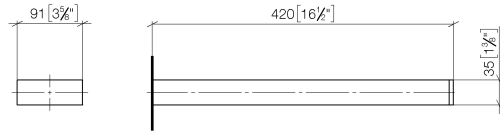

Towel bar in two parts non-swivel - Chrome

MEM

83 210 780

- width 90mm
- height 35 mm
- 420mm projection

Fits: MEM, CYO

	Chrome	83 210 780-00
	Brushed Platinum	83 210 780-06
	Platinum	83 210 780-08
	Dark Chrome	83 210 780-19
	Brushed Durabronze (23kt Gold)	83 210 780-28
	Brushed Champagne (22kt Gold)	83 210 780-46
	Champagne (22kt Gold)	83 210 780-47
	Brushed Dark Platinum	83 210 780-99

Towel bar in two parts non-swivel - Chrome

MEM

83 210 780

mm [inches]

Towel bar in two parts non-swivel - Chrome

MEM

83 210 780

Parts for other
finishes can be found
here: Brushed
Platinum