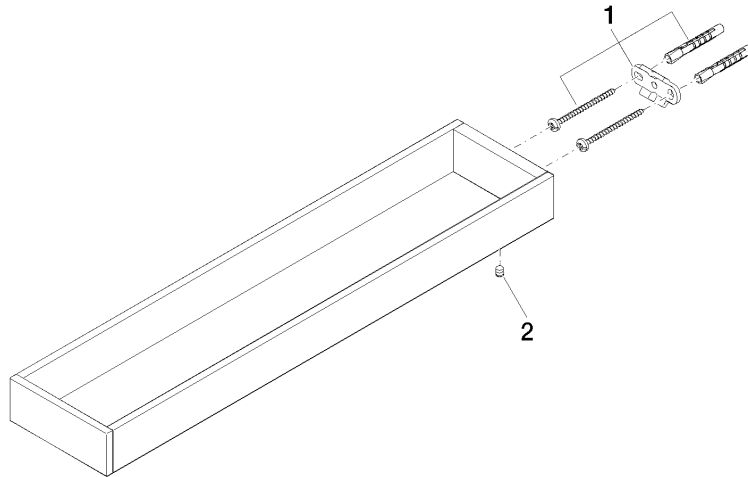

Towel bar in two parts non-swivel - Platinum

MEM

83 210 780

- width 90mm
- height 35 mm
- 420mm projection

Fits: MEM, CYO

	Platinum	83 210 780-08
	Chrome	83 210 780-00
	Brushed Platinum	83 210 780-06
	Dark Chrome	83 210 780-19
	Brushed Durabronze (23kt Gold)	83 210 780-28
	Brushed Champagne (22kt Gold)	83 210 780-46
	Champagne (22kt Gold)	83 210 780-47
	Brushed Dark Platinum	83 210 780-99

Towel bar in two parts non-swivel - Platinum

83 210 780

mm [inches]

83 210 780

Product version from 3/12/2018

Parts for other
finishes can be found
here: [Chrome](#)

Towel bar in two parts non-swivel - Platinum