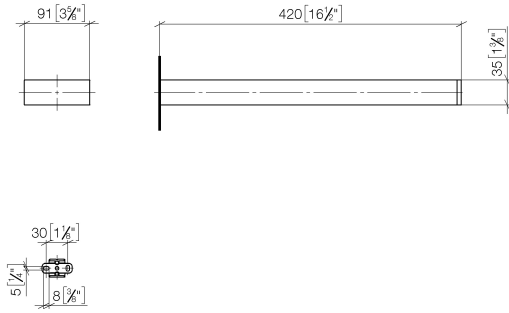

Towel bar in two parts non-swivel - Platinum

MEM

83 210 780

- width 90mm
- height 35 mm
- 420mm projection

Fits: MEM, CYO

	Platinum	83 210 780-08
	Chrome	83 210 780-00
	Brushed Platinum	83 210 780-06
	Dark Chrome	83 210 780-19
	Brushed Durabronze (23kt Gold)	83 210 780-28
	Brushed Champagne (22kt Gold)	83 210 780-46
	Champagne (22kt Gold)	83 210 780-47
	Brushed Dark Platinum	83 210 780-99

Towel bar in two parts non-swivel - Platinum

83 210 780

mm [inches]

83 210 780

Product version from 3/12/2018

Parts for other
finishes can be found
here: [Chrome](#)

Towel bar in two parts non-swivel - Platinum