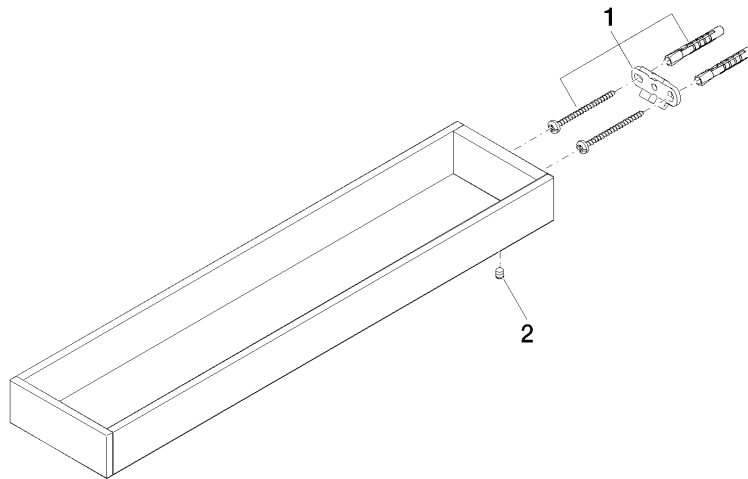

Towel bar in two parts non-swivel - Brushed Durabronz (23kt Gold)

MEM

83 210 780

- width 90mm
- height 35 mm
- 420mm projection

Fits: MEM, CYO

	Brushed Durabronz (23kt Gold)	83 210 780-28
	Chrome	83 210 780-00
	Brushed Platinum	83 210 780-06
	Platinum	83 210 780-08
	Dark Chrome	83 210 780-19
	Brushed Champagne (22kt Gold)	83 210 780-46
	Champagne (22kt Gold)	83 210 780-47
	Brushed Dark Platinum	83 210 780-99

Towel bar in two parts non-swivel - Brushed Durabronz (23kt Gold)

MEM

83 210 780

mm [inches]

83 210 780

Product version from 3/12/2018

Parts for other finishes can be found here: [Chrome](#)

Towel bar in two parts non-swivel - Brushed Durabrass (23kt Gold)