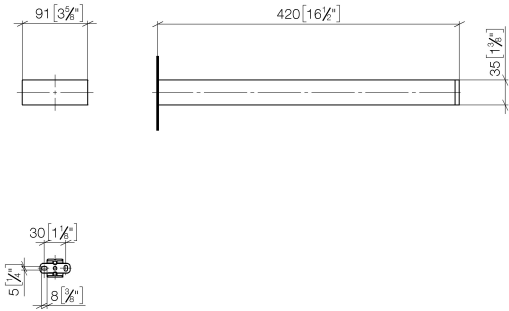

Towel bar in two parts non-swivel - Brushed Durabronz (23kt Gold)

MEM

83 210 780

- width 90mm
- height 35 mm
- 420mm projection

Fits: MEM, CYO

	Brushed Durabronz (23kt Gold)	83 210 780-28
	Chrome	83 210 780-00
	Brushed Platinum	83 210 780-06
	Platinum	83 210 780-08
	Dark Chrome	83 210 780-19
	Brushed Champagne (22kt Gold)	83 210 780-46
	Champagne (22kt Gold)	83 210 780-47
	Brushed Dark Platinum	83 210 780-99

Towel bar in two parts non-swivel - Brushed Durabronz (23kt Gold)

MEM

83 210 780

mm [inches]

83 210 780

Product version from 3/12/2018

Parts for other finishes can be found here: [Chrome](#)

Towel bar in two parts non-swivel - Brushed Durabrass (23kt Gold)