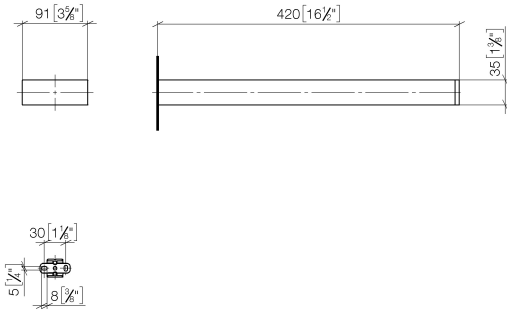

Towel bar in two parts non-swivel - Champagne (22kt Gold)

MEM

83 210 780

- width 90mm
- height 35 mm
- 420mm projection

Fits: MEM, CYO

	Champagne (22kt Gold)	83 210 780-47
	Chrome	83 210 780-00
	Brushed Platinum	83 210 780-06
	Platinum	83 210 780-08
	Dark Chrome	83 210 780-19
	Brushed Durabronze (23kt Gold)	83 210 780-28
	Brushed Champagne (22kt Gold)	83 210 780-46
	Brushed Dark Platinum	83 210 780-99

Towel bar in two parts non-swivel - Champagne (22kt Gold)

MEM

83 210 780

mm [inches]

83 210 780

Product version from 3/12/2018

Parts for other finishes can be found here: [Chrome](#)

Towel bar in two parts non-swivel - Champagne (22kt Gold)