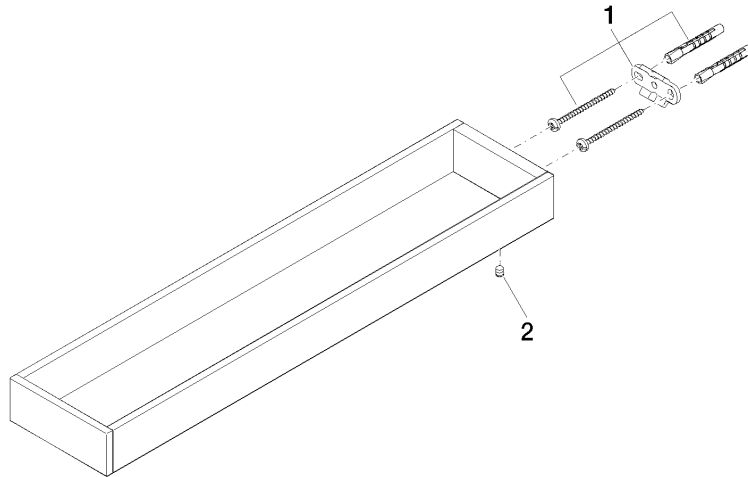

Towel bar in two parts non-swivel - Champagne (22kt Gold)

MEM

83 210 780

- width 90mm
- height 35 mm
- 420mm projection

Fits: MEM, CYO

	Champagne (22kt Gold)	83 210 780-47
	Chrome	83 210 780-00
	Brushed Platinum	83 210 780-06
	Platinum	83 210 780-08
	Dark Chrome	83 210 780-19
	Brushed Durabronze (23kt Gold)	83 210 780-28
	Brushed Champagne (22kt Gold)	83 210 780-46
	Brushed Dark Platinum	83 210 780-99

Towel bar in two parts non-swivel - Champagne (22kt Gold)

MEM

83 210 780

mm [inches]

83 210 780

Product version from 3/12/2018

Parts for other finishes can be found here: [Chrome](#)

Towel bar in two parts non-swivel - Champagne (22kt Gold)