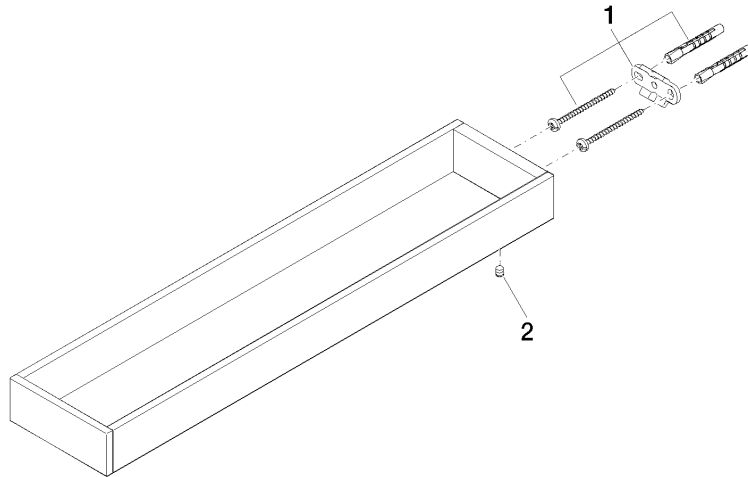

Towel bar in two parts non-swivel - Brushed Dark Platinum

MEM

83 210 780

- width 90mm
- height 35 mm
- 420mm projection

Fits: MEM, CYO

	Brushed Dark Platinum	83 210 780-99
	Chrome	83 210 780-00
	Brushed Platinum	83 210 780-06
	Platinum	83 210 780-08
	Dark Chrome	83 210 780-19
	Brushed Durabronze (23kt Gold)	83 210 780-28
	Brushed Champagne (22kt Gold)	83 210 780-46
	Champagne (22kt Gold)	83 210 780-47

Towel bar in two parts non-swivel - Brushed Dark Platinum

83 210 780

mm [inches]

83 210 780

Product version from 3/12/2018

Parts for other finishes can be found here: [Chrome](#)

Towel bar in two parts non-swivel - Brushed Dark Platinum