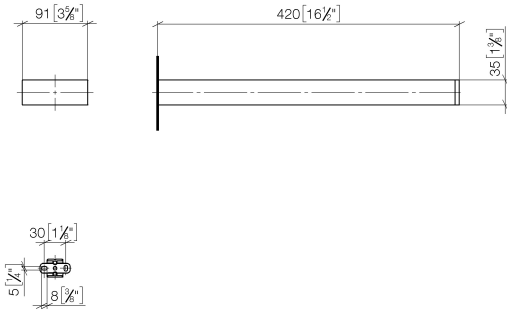

Towel bar in two parts non-swivel - Brushed Dark Platinum

MEM

83 210 780

- width 90mm
- height 35 mm
- 420mm projection

Fits: MEM, CYO

	Brushed Dark Platinum	83 210 780-99
	Chrome	83 210 780-00
	Brushed Platinum	83 210 780-06
	Platinum	83 210 780-08
	Dark Chrome	83 210 780-19
	Brushed Durabronze (23kt Gold)	83 210 780-28
	Brushed Champagne (22kt Gold)	83 210 780-46
	Champagne (22kt Gold)	83 210 780-47

Towel bar in two parts non-swivel - Brushed Dark Platinum

83 210 780

mm [inches]

83 210 780

Product version from 3/12/2018

Parts for other finishes can be found here: [Chrome](#)

Towel bar in two parts non-swivel - Brushed Dark Platinum