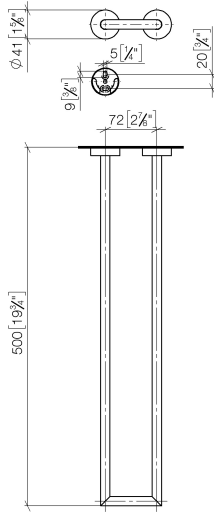

Towel bar in two parts non-swivel - Chrome

LISSÉ

83 210 979

- gauge 72 mm
- width 112mm
- height 40 mm
- rosette Ø 40 mm
- 500mm projection

Fits: LISSÉ, META

	Chrome	83 210 979-00
	Brushed Platinum	83 210 979-06
	Dark Chrome	83 210 979-19
	Light Gold	83 210 979-26
	Brushed Light Gold	83 210 979-27
	Matte Black	83 210 979-33
	Brushed Bronze	83 210 979-42
	Brushed Champagne (22kt Gold)	83 210 979-46
	Champagne (22kt Gold)	83 210 979-47
	Brushed Chrome	83 210 979-93
	Brushed Dark Platinum	83 210 979-99

83 210 979

mm [inches]

83 210 979

Parts for other finishes can be found here: Brushed Platinum

Spare parts list

No.	Item Number	Name	Quantity used	Delivery time
1	05 28 22 627 00-00	holder	1	10
2	08 27 97 500-00	rosette	2	10
3	08 30 11 516 90	ring	2	2
4	08 17 97 560 90	holder	2	2
5	05 30 31 025 00 90	fixing set	2	2
6	08 17 97 501 07	holder	2	2