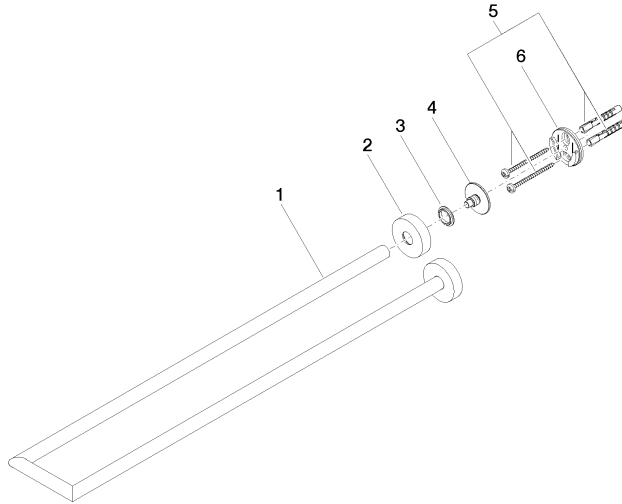

Towel bar in two parts non-swivel - Chrome

LISSÉ

83 210 979

- gauge 72 mm
- width 112mm
- height 40 mm
- rosette Ø 40 mm
- 500mm projection

Fits: LISSÉ, META

	Chrome	83 210 979-00
	Brushed Platinum	83 210 979-06
	Dark Chrome	83 210 979-19
	Light Gold	83 210 979-26
	Brushed Light Gold	83 210 979-27
	Matte Black	83 210 979-33
	Brushed Bronze	83 210 979-42
	Brushed Champagne (22kt Gold)	83 210 979-46
	Champagne (22kt Gold)	83 210 979-47
	Brushed Chrome	83 210 979-93
	Brushed Dark Platinum	83 210 979-99

83 210 979

mm [inches]

83 210 979

Parts for other finishes can be found here: Brushed Platinum

Spare parts list

No.	Item Number	Name	Quantity used	Delivery time
1	05 28 22 627 00-00	holder	1	10
2	08 27 97 500-00	rosette	2	10
3	08 30 11 516 90	ring	2	2
4	08 17 97 560 90	holder	2	2
5	05 30 31 025 00 90	fixing set	2	2
6	08 17 97 501 07	holder	2	2