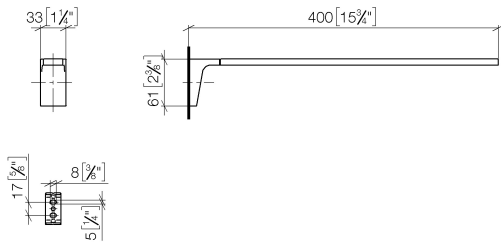

CL.1 Towel bar 1-piece non-swivel - Chrome

CL.1

83 211 705

- 400mm projection

	Chrome	83 211 705-00
	Brushed Platinum	83 211 705-06
	Dark Chrome	83 211 705-19
	Brushed Champagne (22kt Gold)	83 211 705-46
	Champagne (22kt Gold)	83 211 705-47
	Brushed Dark Platinum	83 211 705-99

83 211 705

mm [inches]

83 211 705

Parts for other finishes can be found here: Brushed Platinum

Spare parts list

No.	Item Number	Name	Quantity used	Delivery time
1	05 17 20 736 00 90	fixing set	1	2
2	09 30 30 189 90	screw	3	60
3	08 17 70 502-00	holder	1	10
4	04 31 11 113 00 90	pin	1	2
5	09 31 11 205 90	pin	2	2
6	08 17 70 554-00	bar	1	10