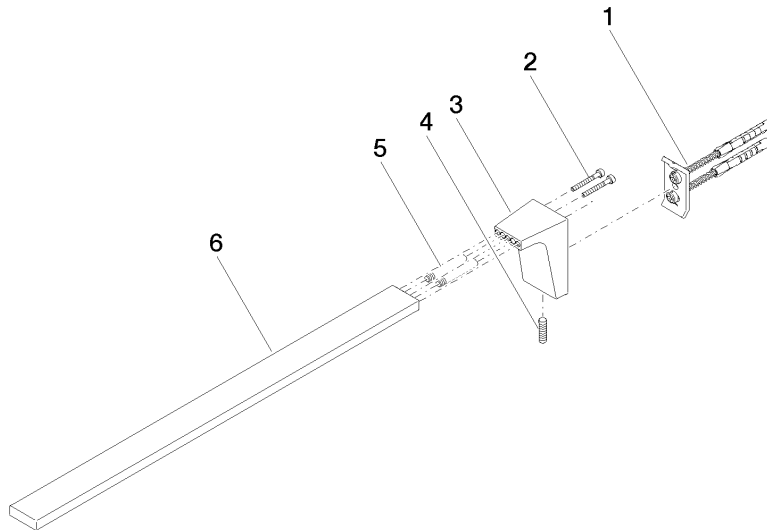

CL.1 Towel bar 1-piece non-swivel - Chrome

CL.1

83 211 705

- 400mm projection

	Chrome	83 211 705-00
	Brushed Platinum	83 211 705-06
	Dark Chrome	83 211 705-19
	Brushed Champagne (22kt Gold)	83 211 705-46
	Champagne (22kt Gold)	83 211 705-47
	Brushed Dark Platinum	83 211 705-99

83 211 705

mm [inches]

83 211 705

Parts for other finishes can be found here: Brushed Platinum

Spare parts list

No.	Item Number	Name	Quantity used	Delivery time
1	05 17 20 736 00 90	fixing set	1	2
2	09 30 30 189 90	screw	3	60
3	08 17 70 502-00	holder	1	10
4	04 31 11 113 00 90	pin	1	2
5	09 31 11 205 90	pin	2	2
6	08 17 70 554-00	bar	1	10