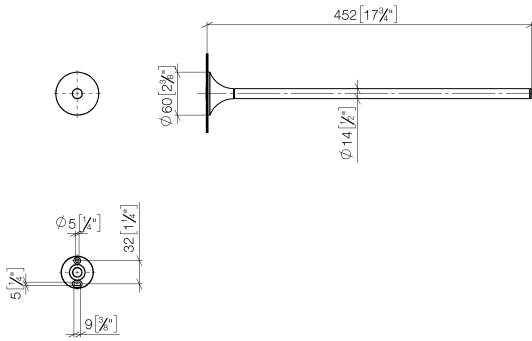

83 211 809

- rosette Ø 60 mm
- 452mm projection

	Chrome	83 211 809-00
	Brushed Platinum	83 211 809-06
	Platinum	83 211 809-08
	Dark Chrome	83 211 809-19
	Brushed Durabronze (23kt Gold)	83 211 809-28
	Brushed Bronze	83 211 809-42
	Brushed Champagne (22kt Gold)	83 211 809-46
	Champagne (22kt Gold)	83 211 809-47
	Brushed Dark Platinum	83 211 809-99

83 211 809

mm [inches]

83 211 809

Parts for other finishes can be found here: [Brushed](#)  
[Platinum](#)

### Spare parts list

No.	Item Number	Name	Quantity used	Delivery time
1	05 30 31 025 00 90	fixing set	1	2