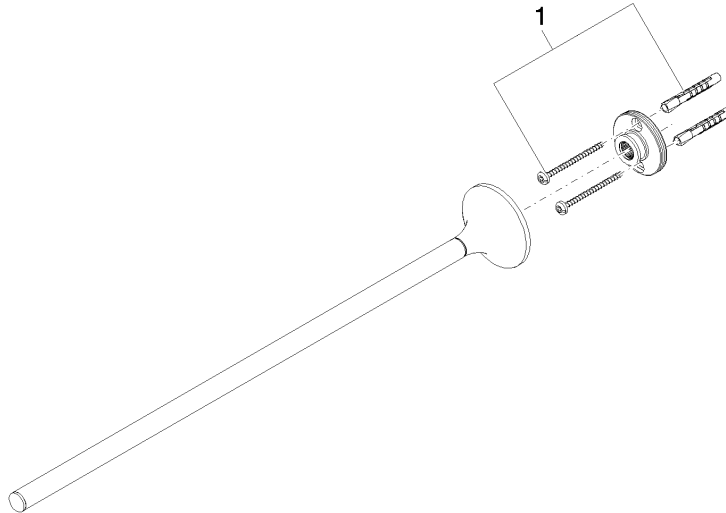

83 211 809

- rosette Ø 60 mm
- 452mm projection

	Chrome	83 211 809-00
	Brushed Platinum	83 211 809-06
	Platinum	83 211 809-08
	Dark Chrome	83 211 809-19
	Brushed Durabronze (23kt Gold)	83 211 809-28
	Brushed Bronze	83 211 809-42
	Brushed Champagne (22kt Gold)	83 211 809-46
	Champagne (22kt Gold)	83 211 809-47
	Brushed Dark Platinum	83 211 809-99

83 211 809

mm [inches]

83 211 809

Parts for other finishes can be found here: [Brushed](#)  
[Platinum](#)

### Spare parts list

No.	Item Number	Name	Quantity used	Delivery time
1	05 30 31 025 00 90	fixing set	1	2