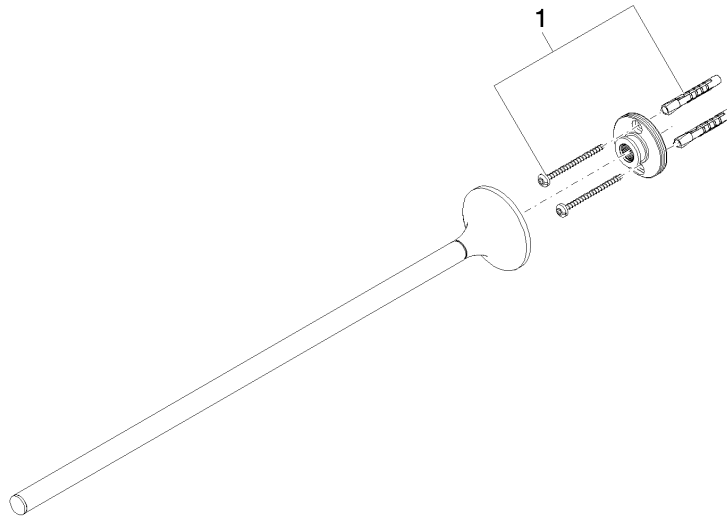

83 211 809

- rosette Ø 60 mm
- 452mm projection

	Brushed Platinum	83 211 809-06
	Chrome	83 211 809-00
	Platinum	83 211 809-08
	Dark Chrome	83 211 809-19
	Brushed Durabronze (23kt Gold)	83 211 809-28
	Brushed Bronze	83 211 809-42
	Brushed Champagne (22kt Gold)	83 211 809-46
	Champagne (22kt Gold)	83 211 809-47
	Brushed Dark Platinum	83 211 809-99

# VAIA Towel bar 1-piece non-swivel - Brushed Platinum

VAIA

83 211 809

mm [inches]

83 211 809

Product version from 3/13/2017 to 8/29/2019

**Product version from 8/29/2019**

Parts for other  
finishes can be found  
here: [Chrome](#)

# VAIA Towel bar 1-piece non-swivel - Brushed Platinum

VAIA

83 211 809