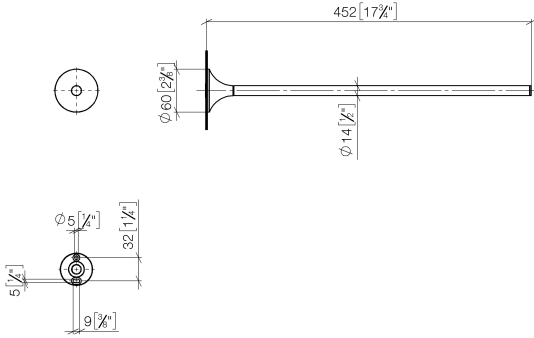

83 211 809

- rosette Ø 60 mm
- 452mm projection

	Brushed Platinum	83 211 809-06
	Chrome	83 211 809-00
	Platinum	83 211 809-08
	Dark Chrome	83 211 809-19
	Brushed Durabronze (23kt Gold)	83 211 809-28
	Brushed Bronze	83 211 809-42
	Brushed Champagne (22kt Gold)	83 211 809-46
	Champagne (22kt Gold)	83 211 809-47
	Brushed Dark Platinum	83 211 809-99

# VAIA Towel bar 1-piece non-swivel - Brushed Platinum

VAIA

83 211 809

mm [inches]

83 211 809

Product version from 3/13/2017 to 8/29/2019

**Product version from 8/29/2019**

Parts for other  
finishes can be found  
here: [Chrome](#)

# VAIA Towel bar 1-piece non-swivel - Brushed Platinum

VAIA

83 211 809

### Product version from 8/29/2019

No.	Item Number	Name	Quantity used	Delivery time
	05 30 31 025 00 90	fixing set	1	2