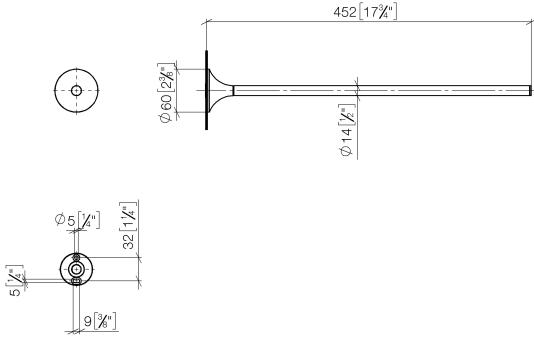

**VAIA Towel bar 1-piece non-swivel - Platinum**

VAIA

83 211 809

- rosette Ø 60 mm
- 452mm projection

	Platinum	83 211 809-08
	Chrome	83 211 809-00
	Brushed Platinum	83 211 809-06
	Dark Chrome	83 211 809-19
	Brushed Durabronze (23kt Gold)	83 211 809-28
	Brushed Bronze	83 211 809-42
	Brushed Champagne (22kt Gold)	83 211 809-46
	Champagne (22kt Gold)	83 211 809-47
	Brushed Dark Platinum	83 211 809-99

# VAIA Towel bar 1-piece non-swivel - Platinum

VAIA

83 211 809

mm [inches]

83 211 809

Product version from 3/13/2017 to 8/29/2019

**Product version from 8/29/2019**

Parts for other  
finishes can be found  
here: [Chrome](#)

### Product version from 8/29/2019

No.	Item Number	Name	Quantity used	Delivery time
	05 30 31 025 00 90	fixing set	1	2