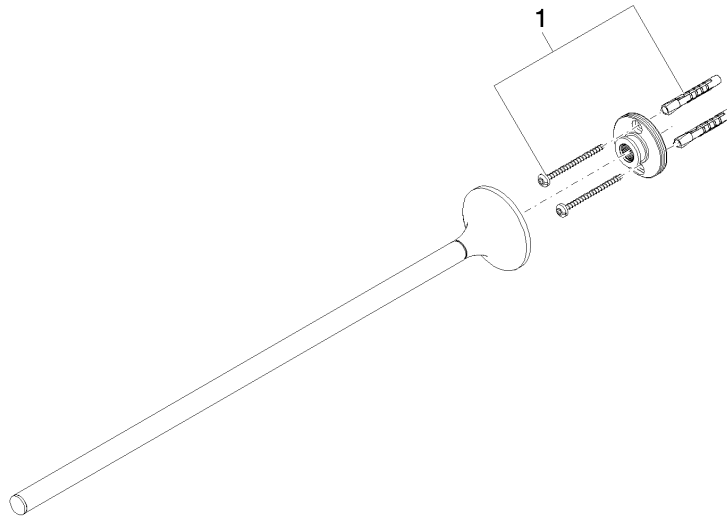

**VAIA Towel bar 1-piece non-swivel - Platinum**

VAIA

83 211 809

- rosette Ø 60 mm
- 452mm projection

	Platinum	83 211 809-08
	Chrome	83 211 809-00
	Brushed Platinum	83 211 809-06
	Dark Chrome	83 211 809-19
	Brushed Durabronze (23kt Gold)	83 211 809-28
	Brushed Bronze	83 211 809-42
	Brushed Champagne (22kt Gold)	83 211 809-46
	Champagne (22kt Gold)	83 211 809-47
	Brushed Dark Platinum	83 211 809-99

# VAIA Towel bar 1-piece non-swivel - Platinum

VAIA

83 211 809

mm [inches]

83 211 809

Product version from 3/13/2017 to 8/29/2019

**Product version from 8/29/2019**

Parts for other  
finishes can be found  
here: [Chrome](#)

# VAIA Towel bar 1-piece non-swivel - Platinum

VAIA

83 211 809