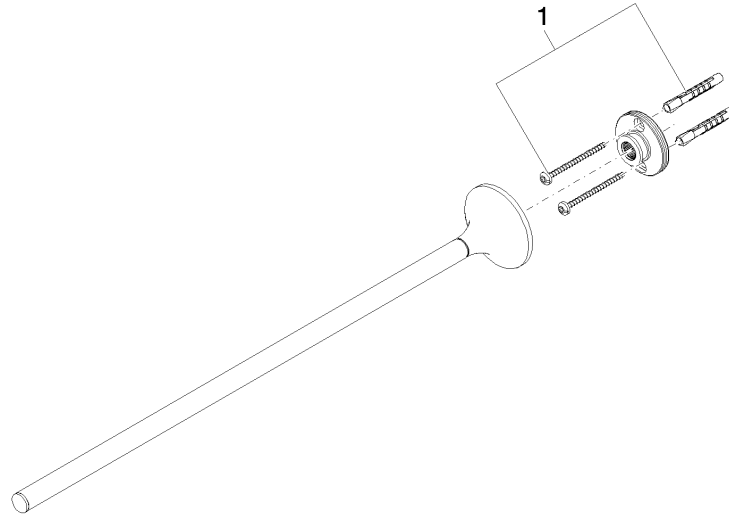

VAIA Towel bar 1-piece non-swivel - Dark Chrome

VAIA

83 211 809

- rosette Ø 60 mm
- 452mm projection

	Dark Chrome	83 211 809-19
	Chrome	83 211 809-00
	Brushed Platinum	83 211 809-06
	Platinum	83 211 809-08
	Brushed Durabronze (23kt Gold)	83 211 809-28
	Brushed Bronze	83 211 809-42
	Brushed Champagne (22kt Gold)	83 211 809-46
	Champagne (22kt Gold)	83 211 809-47
	Brushed Dark Platinum	83 211 809-99

VAIA Towel bar 1-piece non-swivel - Dark Chrome

VAIA

83 211 809

mm [inches]

83 211 809

Parts for other
finishes can be found
here: [Chrome](#)

VAIA Towel bar 1-piece non-swivel - Dark Chrome

VAIA