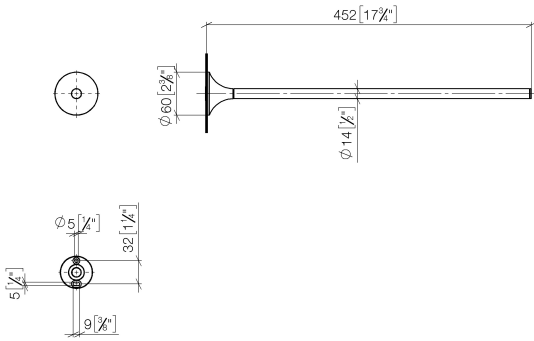

VAIA Towel bar 1-piece non-swivel - Dark Chrome

VAIA

83 211 809

- rosette Ø 60 mm
- 452mm projection

	Dark Chrome	83 211 809-19
	Chrome	83 211 809-00
	Brushed Platinum	83 211 809-06
	Platinum	83 211 809-08
	Brushed Durabronze (23kt Gold)	83 211 809-28
	Brushed Bronze	83 211 809-42
	Brushed Champagne (22kt Gold)	83 211 809-46
	Champagne (22kt Gold)	83 211 809-47
	Brushed Dark Platinum	83 211 809-99

VAIA Towel bar 1-piece non-swivel - Dark Chrome

VAIA

83 211 809

mm [inches]

83 211 809

Parts for other
finishes can be found
here: [Chrome](#)

VAIA Towel bar 1-piece non-swivel - Dark Chrome

VAIA