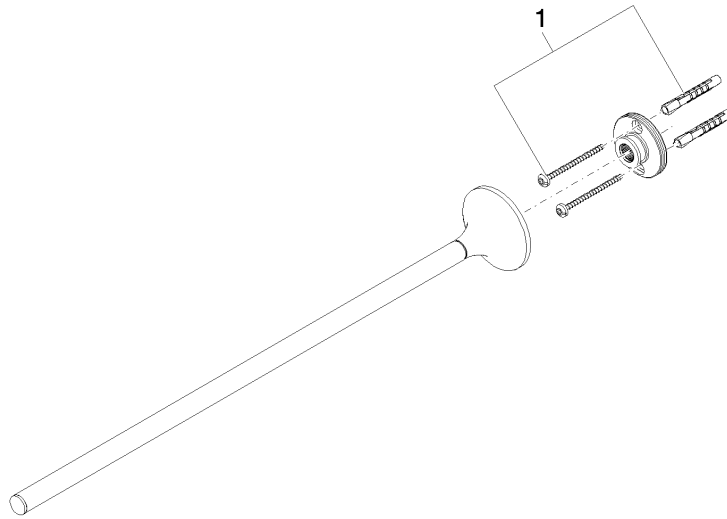

VAIA Towel bar 1-piece non-swivel - Brushed Durabronze (23kt Gold)

VAIA

83 211 809

- rosette Ø 60 mm
- 452mm projection

	Brushed Durabronze (23kt Gold)	83 211 809-28
	Chrome	83 211 809-00
	Brushed Platinum	83 211 809-06
	Platinum	83 211 809-08
	Dark Chrome	83 211 809-19
	Brushed Bronze	83 211 809-42
	Brushed Champagne (22kt Gold)	83 211 809-46
	Champagne (22kt Gold)	83 211 809-47
	Brushed Dark Platinum	83 211 809-99

VAIA Towel bar 1-piece non-swivel - Brushed Durabronz (23kt Gold)

VAIA

83 211 809

mm [inches]

VAIA Towel bar 1-piece non-swivel - Brushed Durabronz (23kt Gold)

VAIA

83 211 809

Product version from 3/13/2017 to 8/29/2019

Product version from 8/29/2019

Parts for other finishes can be found here: [Chrome](#)

VAIA Towel bar 1-piece non-swivel - Brushed Durabronz (23kt Gold)

VAIA

83 211 809

Spare parts list

Product version from 3/13/2017 to 8/29/2019

Product version from 8/29/2019

No.	Item Number	Name	Quantity used	Delivery time
	05 30 31 025 00 90	fixing set	1	2