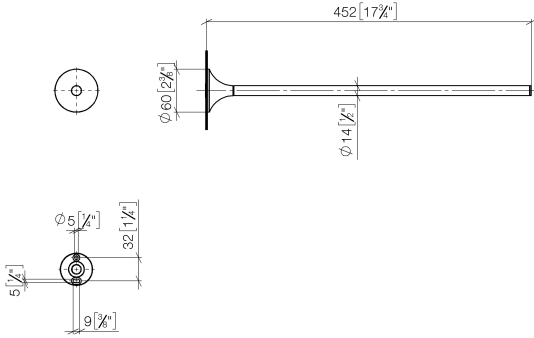

VAIA Towel bar 1-piece non-swivel - Brushed Durabronze (23kt Gold)

VAIA

83 211 809

- rosette Ø 60 mm
- 452mm projection

	Brushed Durabronze (23kt Gold)	83 211 809-28
	Chrome	83 211 809-00
	Brushed Platinum	83 211 809-06
	Platinum	83 211 809-08
	Dark Chrome	83 211 809-19
	Brushed Bronze	83 211 809-42
	Brushed Champagne (22kt Gold)	83 211 809-46
	Champagne (22kt Gold)	83 211 809-47
	Brushed Dark Platinum	83 211 809-99

VAIA Towel bar 1-piece non-swivel - Brushed Durabronz (23kt Gold)

VAIA

83 211 809

mm [inches]

VAIA Towel bar 1-piece non-swivel - Brushed Durabronz (23kt Gold)

VAIA

83 211 809

Product version from 3/13/2017 to 8/29/2019

Product version from 8/29/2019

No.	Item Number	Name	Quantity used	Delivery time
	05 30 31 025 00 90	fixing set	1	2