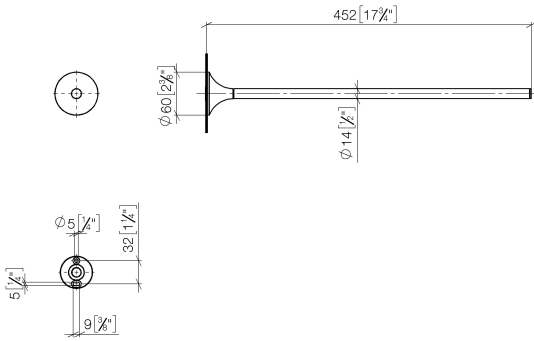

83 211 809

- rosette Ø 60 mm
- 452mm projection

	Brushed Bronze	83 211 809-42
	Chrome	83 211 809-00
	Brushed Platinum	83 211 809-06
	Platinum	83 211 809-08
	Dark Chrome	83 211 809-19
	Brushed Durabronze (23kt Gold)	83 211 809-28
	Brushed Champagne (22kt Gold)	83 211 809-46
	Champagne (22kt Gold)	83 211 809-47
	Brushed Dark Platinum	83 211 809-99

VAIA Towel bar 1-piece non-swivel - Brushed Bronze

VAIA

83 211 809

mm [inches]

83 211 809

Product version from 8/29/2019

Parts for other
finishes can be found
here: [Chrome](#)

83 211 809