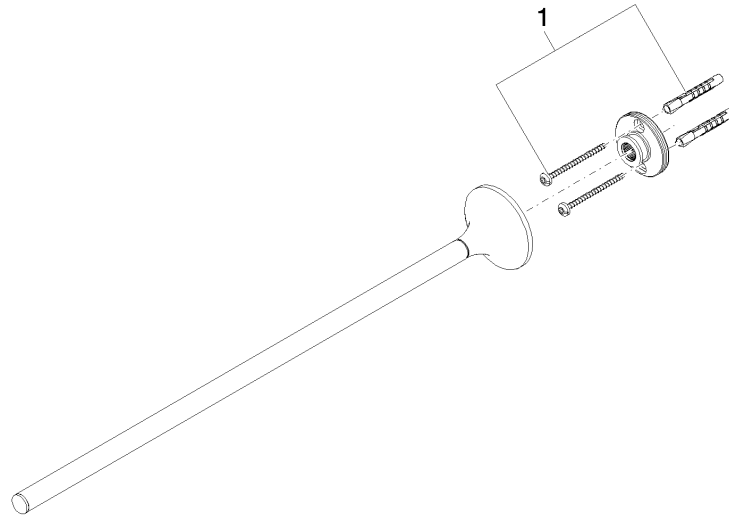

83 211 809

- rosette Ø 60 mm
- 452mm projection

	Brushed Bronze	83 211 809-42
	Chrome	83 211 809-00
	Brushed Platinum	83 211 809-06
	Platinum	83 211 809-08
	Dark Chrome	83 211 809-19
	Brushed Durabronze (23kt Gold)	83 211 809-28
	Brushed Champagne (22kt Gold)	83 211 809-46
	Champagne (22kt Gold)	83 211 809-47
	Brushed Dark Platinum	83 211 809-99

VAIA Towel bar 1-piece non-swivel - Brushed Bronze

VAIA

83 211 809

mm [inches]

83 211 809

Product version from 8/29/2019

Parts for other
finishes can be found
here: [Chrome](#)

83 211 809