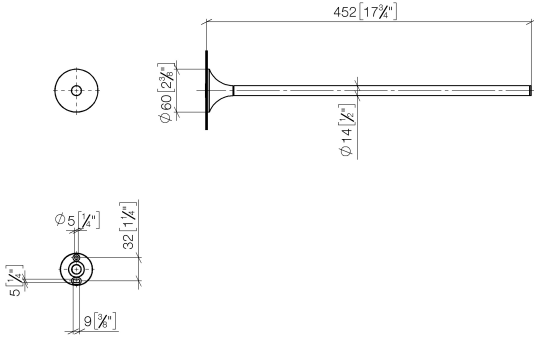

VAIA Towel bar 1-piece non-swivel - Brushed Champagne (22kt Gold)

VAIA

83 211 809

- rosette Ø 60 mm
- 452mm projection

	Brushed Champagne (22kt Gold)	83 211 809-46
	Chrome	83 211 809-00
	Brushed Platinum	83 211 809-06
	Platinum	83 211 809-08
	Dark Chrome	83 211 809-19
	Brushed Durabronze (23kt Gold)	83 211 809-28
	Brushed Bronze	83 211 809-42
	Champagne (22kt Gold)	83 211 809-47
	Brushed Dark Platinum	83 211 809-99

VAIA Towel bar 1-piece non-swivel - Brushed Champagne (22kt Gold)

VAIA

83 211 809

mm [inches]

VAIA Towel bar 1-piece non-swivel - Brushed Champagne (22kt Gold)

VAIA

83 211 809

Product version from 8/29/2019