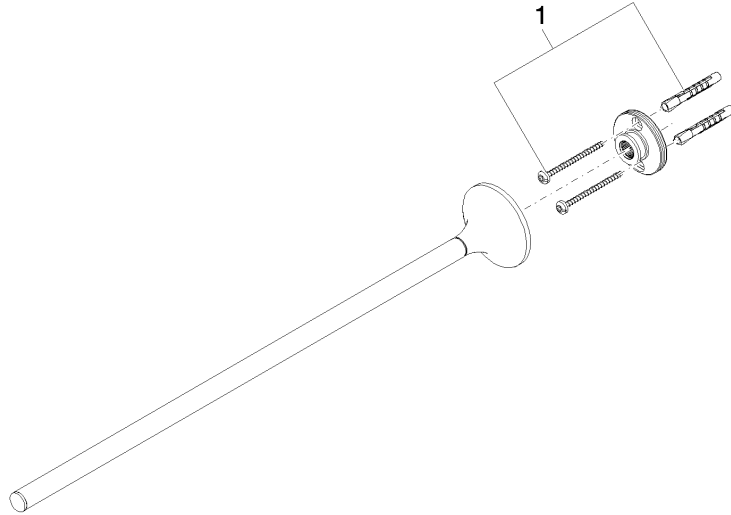

VAIA Towel bar 1-piece non-swivel - Brushed Champagne (22kt Gold)

VAIA

83 211 809

- rosette Ø 60 mm
- 452mm projection

	Brushed Champagne (22kt Gold)	83 211 809-46
	Chrome	83 211 809-00
	Brushed Platinum	83 211 809-06
	Platinum	83 211 809-08
	Dark Chrome	83 211 809-19
	Brushed Durabronze (23kt Gold)	83 211 809-28
	Brushed Bronze	83 211 809-42
	Champagne (22kt Gold)	83 211 809-47
	Brushed Dark Platinum	83 211 809-99

VAIA Towel bar 1-piece non-swivel - Brushed Champagne (22kt Gold)

VAIA

83 211 809

mm [inches]

VAIA Towel bar 1-piece non-swivel - Brushed Champagne (22kt Gold)

VAIA

83 211 809

Product version from 8/29/2019

Parts for other finishes can be found here: [Chrome](#)

VAIA Towel bar 1-piece non-swivel - Brushed Champagne (22kt Gold)

VAIA

83 211 809

Spare parts list

Product version from 8/29/2019