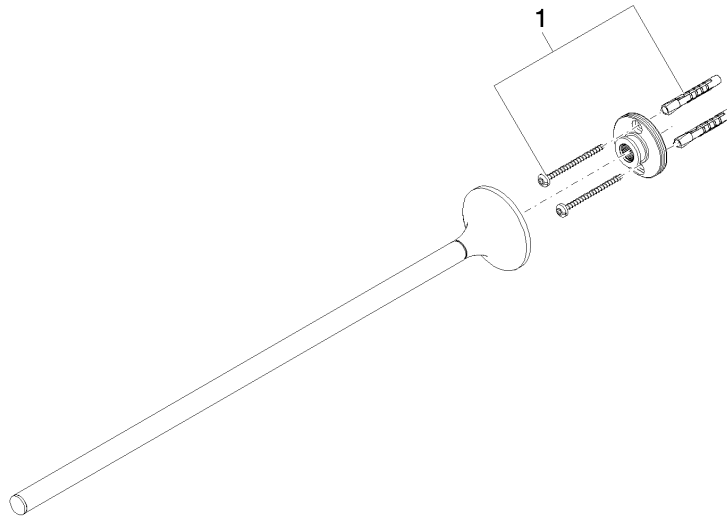

VAIA Towel bar 1-piece non-swivel - Brushed Dark Platinum

VAIA

83 211 809

- rosette Ø 60 mm
- 452mm projection

| | | |
|--|--------------------------------|---------------|
|  | Brushed Dark Platinum | 83 211 809-99 |
|  | Chrome | 83 211 809-00 |
|  | Brushed Platinum | 83 211 809-06 |
|  | Platinum | 83 211 809-08 |
|  | Dark Chrome | 83 211 809-19 |
|  | Brushed Durabronze (23kt Gold) | 83 211 809-28 |
|  | Brushed Bronze | 83 211 809-42 |
|  | Brushed Champagne (22kt Gold) | 83 211 809-46 |
|  | Champagne (22kt Gold) | 83 211 809-47 |

VAIA Towel bar 1-piece non-swivel - Brushed Dark Platinum

VAIA

83 211 809

mm [inches]

83 211 809

Product version from 3/13/2017 to 8/29/2019

Product version from 8/29/2019

Parts for other
finishes can be found
here: [Chrome](#)

VAIA Towel bar 1-piece non-swivel - Brushed Dark Platinum

VAIA

83 211 809

Spare parts list

Product version from 3/13/2017 to 8/29/2019

Product version from 8/29/2019

| No. | Item Number | Name | Quantity used | Delivery time |
|-----|--------------------|------------|---------------|---------------|
| | 05 30 31 025 00 90 | fixing set | 1 | 2 |