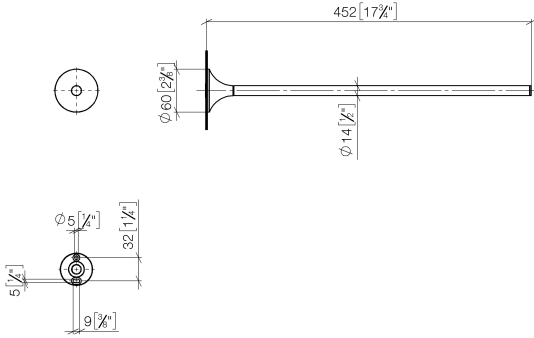

VAIA Towel bar 1-piece non-swivel - Brushed Dark Platinum

VAIA

83 211 809

- rosette Ø 60 mm
- 452mm projection

| | | |
|--|--------------------------------|---------------|
|  | Brushed Dark Platinum | 83 211 809-99 |
|  | Chrome | 83 211 809-00 |
|  | Brushed Platinum | 83 211 809-06 |
|  | Platinum | 83 211 809-08 |
|  | Dark Chrome | 83 211 809-19 |
|  | Brushed Durabronze (23kt Gold) | 83 211 809-28 |
|  | Brushed Bronze | 83 211 809-42 |
|  | Brushed Champagne (22kt Gold) | 83 211 809-46 |
|  | Champagne (22kt Gold) | 83 211 809-47 |

VAIA Towel bar 1-piece non-swivel - Brushed Dark Platinum

VAIA

83 211 809

mm [inches]

83 211 809

Product version from 3/13/2017 to 8/29/2019

Product version from 8/29/2019

Parts for other
finishes can be found
here: [Chrome](#)

VAIA Towel bar 1-piece non-swivel - Brushed Dark Platinum

VAIA

83 211 809

Spare parts list

Product version from 3/13/2017 to 8/29/2019

Product version from 8/29/2019

| No. | Item Number | Name | Quantity used | Delivery time |
|-----|--------------------|------------|---------------|---------------|
| | 05 30 31 025 00 90 | fixing set | 1 | 2 |