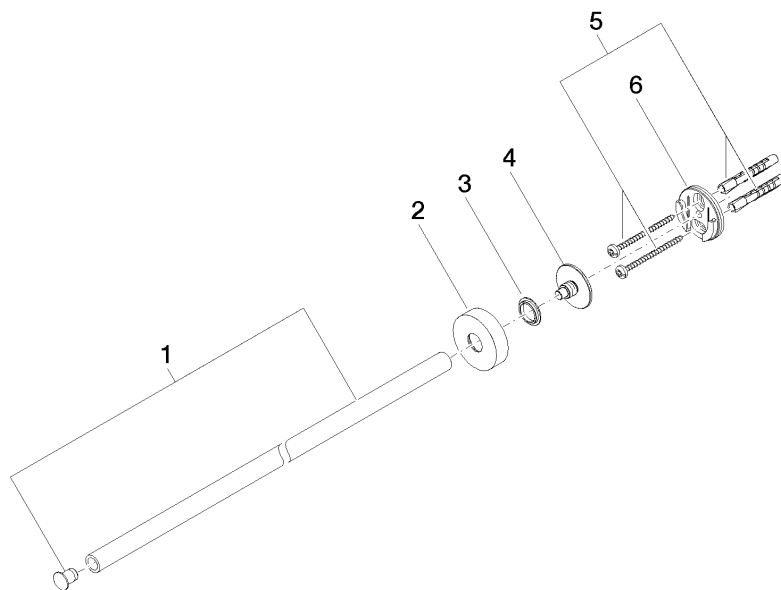

**Towel bar 1-piece non-swivel - Chrome**

LISSÉ

83 211 979

- rosette Ø 40 mm
- 490mm projection

Fits: LISSÉ, META

	Chrome	83 211 979-00
	Brushed Platinum	83 211 979-06
	Dark Chrome	83 211 979-19
	Light Gold	83 211 979-26
	Brushed Light Gold	83 211 979-27
	Matte Black	83 211 979-33
	Brushed Bronze	83 211 979-42
	Brushed Champagne (22kt Gold)	83 211 979-46
	Champagne (22kt Gold)	83 211 979-47
	Brushed Chrome	83 211 979-93
	Brushed Dark Platinum	83 211 979-99

83 211 979

mm [inches]

83 211 979

Parts for other finishes can be found here: Brushed Platinum

### Spare parts list

No.	Item Number	Name	Quantity used	Delivery time
1	90 17 97 565 00-00	holder	1	10
2	08 27 97 500-00	rosette	1	10
3	08 30 11 516 90	ring	1	2
4	08 17 97 560 90	holder	1	2
5	05 30 31 025 00 90	fixing set	1	2
6	08 17 97 501 07	holder	1	2