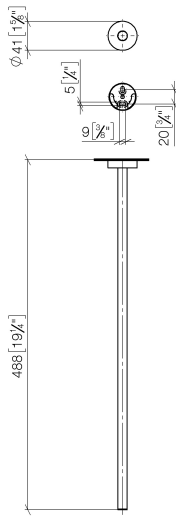

**Towel bar 1-piece non-swivel - Chrome**

LISSÉ

83 211 979

- rosette Ø 40 mm
- 490mm projection

Fits: LISSÉ, META

	Chrome	83 211 979-00
	Brushed Platinum	83 211 979-06
	Dark Chrome	83 211 979-19
	Light Gold	83 211 979-26
	Brushed Light Gold	83 211 979-27
	Matte Black	83 211 979-33
	Brushed Bronze	83 211 979-42
	Brushed Champagne (22kt Gold)	83 211 979-46
	Champagne (22kt Gold)	83 211 979-47
	Brushed Chrome	83 211 979-93
	Brushed Dark Platinum	83 211 979-99

83 211 979

mm [inches]

83 211 979

Parts for other finishes can be found here: Brushed Platinum

### Spare parts list

No.	Item Number	Name	Quantity used	Delivery time
1	90 17 97 565 00-00	holder	1	10
2	08 27 97 500-00	rosette	1	10
3	08 30 11 516 90	ring	1	2
4	08 17 97 560 90	holder	1	2
5	05 30 31 025 00 90	fixing set	1	2
6	08 17 97 501 07	holder	1	2