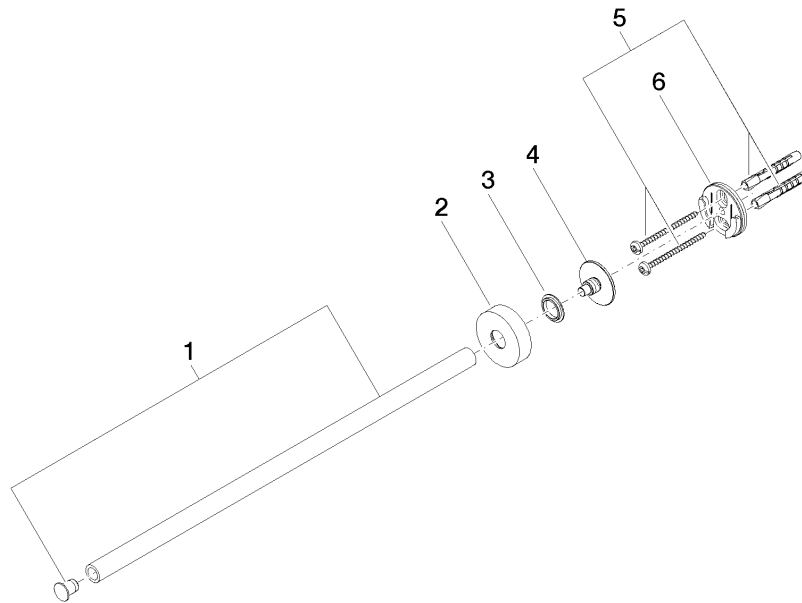

Towel bar 1-piece non-swivel - Chrome

LISSÉ

83 215 979

- rosette Ø 40 mm
- 360mm projection

Fits: LISSÉ, META

	Chrome	83 215 979-00
	Brushed Platinum	83 215 979-06
	Dark Chrome	83 215 979-19
	Light Gold	83 215 979-26
	Brushed Light Gold	83 215 979-27
	Matte Black	83 215 979-33
	Brushed Bronze	83 215 979-42
	Brushed Champagne (22kt Gold)	83 215 979-46
	Champagne (22kt Gold)	83 215 979-47
	Brushed Chrome	83 215 979-93
	Brushed Dark Platinum	83 215 979-99

83 215 979

mm [inches]

83 215 979

Parts for other finishes can be found here: Brushed Platinum

Spare parts list

No.	Item Number	Name	Quantity used	Delivery time
1	90 17 97 566 00-00	holder	1	10
2	08 27 97 500-00	rosette	1	10
3	08 30 11 516 90	ring	1	2
4	08 17 97 560 90	holder	1	2
5	05 30 31 025 00 90	fixing set	1	2
6	08 17 97 501 07	holder	1	2