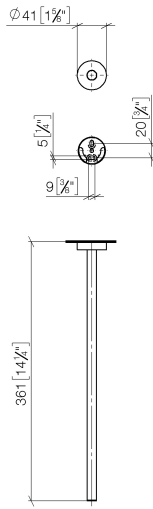

Towel bar 1-piece non-swivel - Chrome

LISSÉ

83 215 979

- rosette Ø 40 mm
- 360mm projection

Fits: LISSÉ, META

	Chrome	83 215 979-00
	Brushed Platinum	83 215 979-06
	Dark Chrome	83 215 979-19
	Light Gold	83 215 979-26
	Brushed Light Gold	83 215 979-27
	Matte Black	83 215 979-33
	Brushed Bronze	83 215 979-42
	Brushed Champagne (22kt Gold)	83 215 979-46
	Champagne (22kt Gold)	83 215 979-47
	Brushed Chrome	83 215 979-93
	Brushed Dark Platinum	83 215 979-99

83 215 979

mm [inches]

83 215 979

Parts for other finishes can be found here: Brushed Platinum

Spare parts list

No.	Item Number	Name	Quantity used	Delivery time
1	90 17 97 566 00-00	holder	1	10
2	08 27 97 500-00	rosette	1	10
3	08 30 11 516 90	ring	1	2
4	08 17 97 560 90	holder	1	2
5	05 30 31 025 00 90	fixing set	1	2
6	08 17 97 501 07	holder	1	2