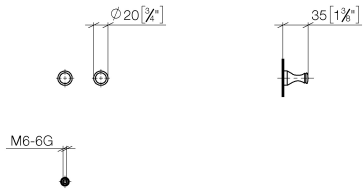

83 250 970

- 1 pair
- 35mm projection

	Chrome	83 250 970-00
	Brushed Platinum	83 250 970-06
	Platinum	83 250 970-08
	Durabress (23kt Gold)	83 250 970-09
	Brushed Durabress (23kt Gold)	83 250 970-28
	Brushed Dark Platinum	83 250 970-99

83 250 970

mm [inches]

83 250 970

Parts for other finishes can be found here: **Brushed Platinum**

Spare parts list

No.	Item Number	Name	Quantity used	Delivery time
1	08 18 60 501-00	hook	2	60
2	05 24 04 506 00 90	fixing set	2	2