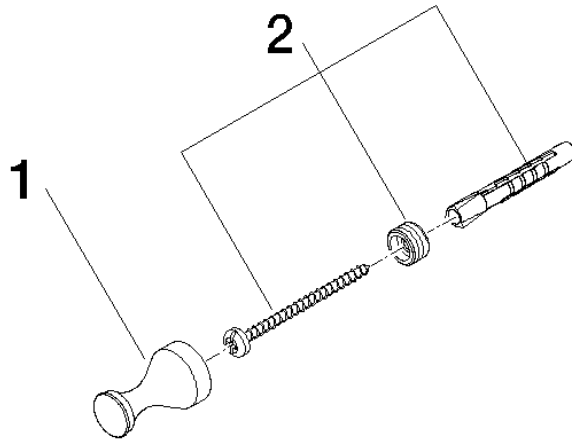

83 250 970

- 1 pair
- 35mm projection

	Chrome	83 250 970-00
	Brushed Platinum	83 250 970-06
	Platinum	83 250 970-08
	Durabress (23kt Gold)	83 250 970-09
	Brushed Durabress (23kt Gold)	83 250 970-28
	Brushed Dark Platinum	83 250 970-99

83 250 970

mm [inches]

83 250 970

Parts for other finishes can be found here: **Brushed Platinum**

Spare parts list

No.	Item Number	Name	Quantity used	Delivery time
1	08 18 60 501-00	hook	2	60
2	05 24 04 506 00 90	fixing set	2	2