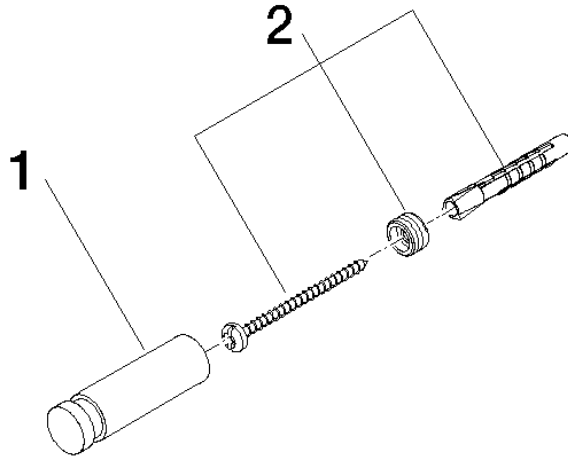

83 251 220

- 55mm projection

Fits ELIO, ENO, MEM, META SQUARE, SYNC and TARA ULTRA

Fits: ELIO, MEM, ENO, SYNC, TARA ULTRA, META SQUARE

	Chrome	83 251 220-00
	Brushed Platinum	83 251 220-06
	Platinum	83 251 220-08
	Durabress (23kt Gold)	83 251 220-09
	Dark Chrome	83 251 220-19
	Brushed Durabress (23kt Gold)	83 251 220-28
	Matte Black	83 251 220-33
	Brushed Champagne (22kt Gold)	83 251 220-46
	Champagne (22kt Gold)	83 251 220-47
	Brushed Chrome	83 251 220-93
	Brushed Dark Platinum	83 251 220-99

83 251 220

mm [inches]

83 251 220

Parts for other finishes can be found here: Brushed Platinum

Spare parts list

No.	Item Number	Name	Quantity used	Delivery time
1	08 18 60 505-00	hook	1	60
2	05 24 04 506 00 90	fixing set	1	2