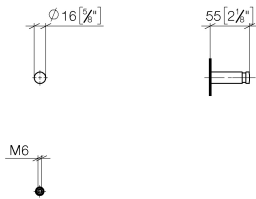

83 251 220

- 55mm projection

Fits ELIO, ENO, MEM, META SQUARE, SYNC and TARA ULTRA

Fits: ELIO, MEM, ENO, SYNC, TARA ULTRA, META SQUARE

	Chrome	83 251 220-00
	Brushed Platinum	83 251 220-06
	Platinum	83 251 220-08
	Durabress (23kt Gold)	83 251 220-09
	Dark Chrome	83 251 220-19
	Brushed Durabress (23kt Gold)	83 251 220-28
	Matte Black	83 251 220-33
	Brushed Champagne (22kt Gold)	83 251 220-46
	Champagne (22kt Gold)	83 251 220-47
	Brushed Chrome	83 251 220-93
	Brushed Dark Platinum	83 251 220-99

83 251 220

mm [inches]

83 251 220

Parts for other finishes can be found here: Brushed Platinum

Spare parts list

No.	Item Number	Name	Quantity used	Delivery time
1	08 18 60 505-00	hook	1	60
2	05 24 04 506 00 90	fixing set	1	2