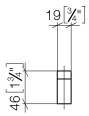

83 251 670

- width 19mm
- height 42 mm
- 36mm projection

	Chrome	83 251 670-00
	Brushed Platinum	83 251 670-06
	Dark Chrome	83 251 670-19
	Matte Black	83 251 670-33
	Brushed Chrome	83 251 670-93

83 251 670

mm [inches]

83 251 670

Parts for other finishes can be found here: Brushed Platinum

### Spare parts list

No.	Item Number	Name	Quantity used	Delivery time
1	05 17 20 716 00 90	fixing set	1	2
2	90 31 11 004 00 90	pin	1	2
3	08 18 60 530-00	hook	1	10