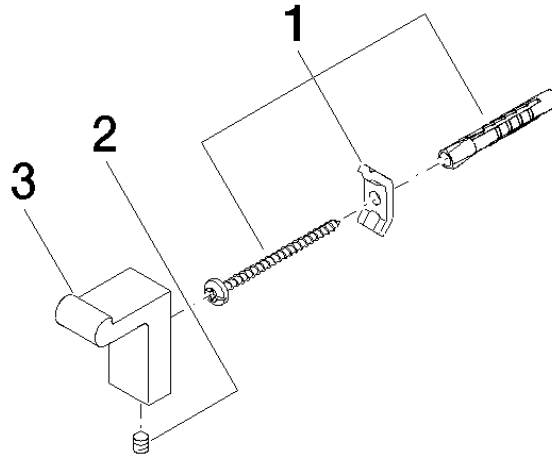

83 251 670

- width 19mm
- height 42 mm
- 36mm projection

	Chrome	83 251 670-00
	Brushed Platinum	83 251 670-06
	Dark Chrome	83 251 670-19
	Matte Black	83 251 670-33
	Brushed Chrome	83 251 670-93

83 251 670

mm [inches]

83 251 670

Parts for other finishes can be found here: Brushed Platinum

### Spare parts list

No.	Item Number	Name	Quantity used	Delivery time
1	05 17 20 716 00 90	fixing set	1	2
2	90 31 11 004 00 90	pin	1	2
3	08 18 60 530-00	hook	1	10