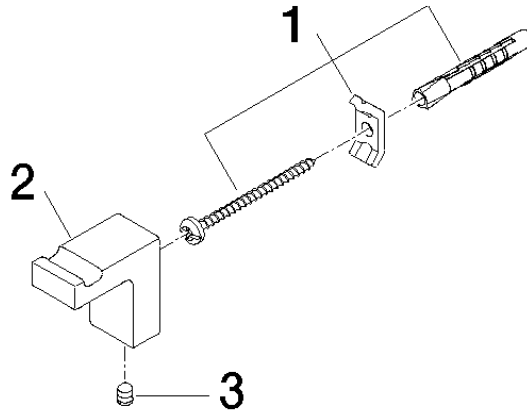

83 251 710

- width 21mm
- height 40 mm
- 40mm projection

Chrome

83 251 710-00

Brushed Platinum

83 251 710-06

83 251 710

mm [inches]

83 251 710

Parts for other finishes can be found here: Brushed Platinum

Spare parts list

No.	Item Number	Name	Quantity used	Delivery time
1	05 17 20 716 00 90	fixing set	1	2
2	08 18 60 522-00	hook	1	60
3	90 31 11 004 00 90	pin	1	2