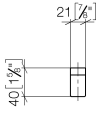

83 251 710

- width 21mm
- height 40 mm
- 40mm projection

Chrome

83 251 710-00

Brushed Platinum

83 251 710-06

83 251 710

mm [inches]

83 251 710

Parts for other finishes can be found here: Brushed Platinum

Spare parts list

No.	Item Number	Name	Quantity used	Delivery time
1	05 17 20 716 00 90	fixing set	1	2
2	08 18 60 522-00	hook	1	60
3	90 31 11 004 00 90	pin	1	2