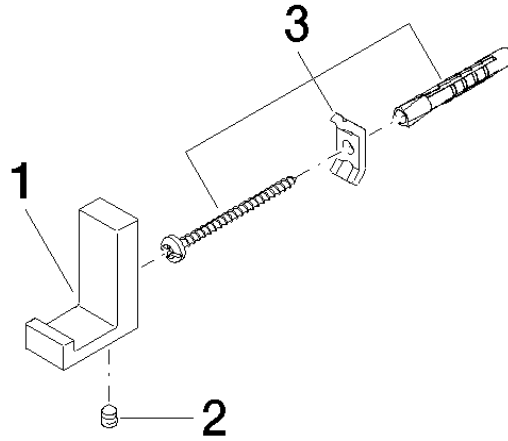

83 251 780

- width 19mm
- height 44 mm
- 35mm projection

Fits LOT

|   |                                     |               |
|---|-------------------------------------|---------------|
|  | Chrome                              | 83 251 780-00 |
|  | Brushed Platinum                    | 83 251 780-06 |
|  | Platinum                            | 83 251 780-08 |
|  | Dark Chrome                         | 83 251 780-19 |
|  | Brushed Durabrass<br>(23kt Gold)    | 83 251 780-28 |
|  | Brushed<br>Champagne (22kt<br>Gold) | 83 251 780-46 |
|  | Champagne (22kt<br>Gold)            | 83 251 780-47 |
|  | Brushed Dark<br>Platinum            | 83 251 780-99 |

83 251 780

mm [inches]

83 251 780

Parts for other finishes can be found here: Brushed Platinum

### Spare parts list

| No. | Item Number        | Name       | Quantity used | Delivery time |
|-----|--------------------|------------|---------------|---------------|
| 1   | 08 18 60 521-00    | hook       | 1             | 60            |
| 2   | 90 31 11 004 00 90 | pin        | 1             | 2             |
| 3   | 05 17 20 716 00 90 | fixing set | 1             | 2             |