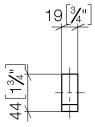

83 251 780

- width 19mm
- height 44 mm
- 35mm projection

Fits LOT

|   |                                     |               |
|---|-------------------------------------|---------------|
|  | Chrome                              | 83 251 780-00 |
|  | Brushed Platinum                    | 83 251 780-06 |
|  | Platinum                            | 83 251 780-08 |
|  | Dark Chrome                         | 83 251 780-19 |
|  | Brushed Durabrass<br>(23kt Gold)    | 83 251 780-28 |
|  | Brushed<br>Champagne (22kt<br>Gold) | 83 251 780-46 |
|  | Champagne (22kt<br>Gold)            | 83 251 780-47 |
|  | Brushed Dark<br>Platinum            | 83 251 780-99 |

83 251 780

mm [inches]

83 251 780

Parts for other finishes can be found here: Brushed Platinum

### Spare parts list

| No. | Item Number        | Name       | Quantity used | Delivery time |
|-----|--------------------|------------|---------------|---------------|
| 1   | 08 18 60 521-00    | hook       | 1             | 60            |
| 2   | 90 31 11 004 00 90 | pin        | 1             | 2             |
| 3   | 05 17 20 716 00 90 | fixing set | 1             | 2             |