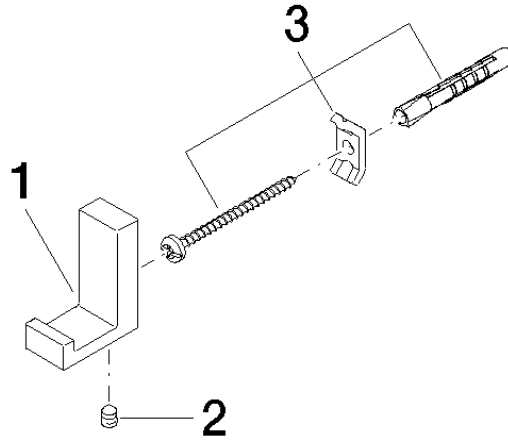

83 251 780 Product version from 3/12/2018

- width 19mm
- height 44 mm
- 35mm projection

Fits LOT

	Chrome	83 251 780-00
	Brushed Platinum	83 251 780-06
	Platinum	83 251 780-08
	Dark Chrome	83 251 780-19
	Brushed Durabronze (23kt Gold)	83 251 780-28
	Brushed Champagne (22kt Gold)	83 251 780-46
	Champagne (22kt Gold)	83 251 780-47
	Brushed Dark Platinum	83 251 780-99

83 251 780 Product version from 3/12/2018

mm [inches]

83 251 780 Product version from 3/12/2018

Parts for other finishes can be found here: Brushed Platinum

Spare parts list

No.	Item Number	Name	Quantity used	Delivery time
1	08 18 60 521-00	hook	1.00	60
3	05 17 20 716 00 90	fixing set	1.00	2
2	90 31 11 004 00 90	pin	1.00	2