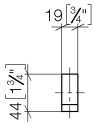

83 251 780 Product version from 3/12/2018

- width 19mm
- height 44 mm
- 35mm projection

Fits LOT

	Chrome	83 251 780-00
	Brushed Platinum	83 251 780-06
	Platinum	83 251 780-08
	Dark Chrome	83 251 780-19
	Brushed Durabronze (23kt Gold)	83 251 780-28
	Brushed Champagne (22kt Gold)	83 251 780-46
	Champagne (22kt Gold)	83 251 780-47
	Brushed Dark Platinum	83 251 780-99

83 251 780 Product version from 3/12/2018

mm [inches]

83 251 780 Product version from 3/12/2018

Parts for other finishes can be found here: Brushed Platinum

Spare parts list

No.	Item Number	Name	Quantity used	Delivery time
1	08 18 60 521-00	hook	1.00	60
3	05 17 20 716 00 90	fixing set	1.00	2
2	90 31 11 004 00 90	pin	1.00	2