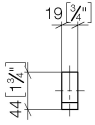

83 251 780

- width 19mm
- height 44 mm
- 35mm projection

Fits LOT

	Chrome	83 251 780-00
	Brushed Platinum	83 251 780-06
	Platinum	83 251 780-08
	Dark Chrome	83 251 780-19
	Brushed Durabronze (23kt Gold)	83 251 780-28
	Brushed Champagne (22kt Gold)	83 251 780-46
	Champagne (22kt Gold)	83 251 780-47
	Brushed Dark Platinum	83 251 780-99

83 251 780

mm [inches]

83 251 780

Parts for other
finishes can be found
here: Brushed
Platinum

Spare parts list

No.	Item Number	Name	Quantity used	Delivery time
1	08 18 60 521-00	hook	1	60
2	90 31 11 004 00 90	pin	1	2
3	05 17 20 716 00 90	fixing set	1	2