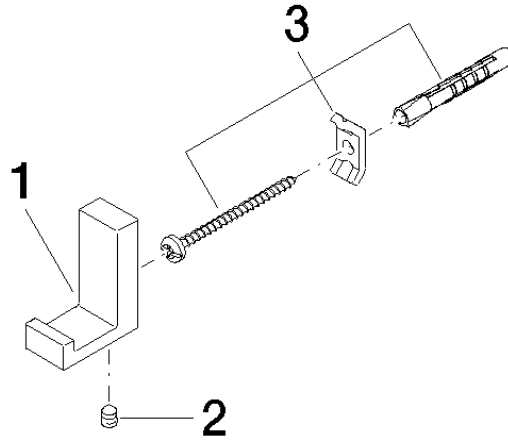

83 251 780

- width 19mm
- height 44 mm
- 35mm projection

Fits LOT

	Chrome	83 251 780-00
	Brushed Platinum	83 251 780-06
	Platinum	83 251 780-08
	Dark Chrome	83 251 780-19
	Brushed Durabronze (23kt Gold)	83 251 780-28
	Brushed Champagne (22kt Gold)	83 251 780-46
	Champagne (22kt Gold)	83 251 780-47
	Brushed Dark Platinum	83 251 780-99

83 251 780

mm [inches]

83 251 780

Parts for other
finishes can be found
here: Brushed
Platinum

Spare parts list

No.	Item Number	Name	Quantity used	Delivery time
1	08 18 60 521-00	hook	1	60
2	90 31 11 004 00 90	pin	1	2
3	05 17 20 716 00 90	fixing set	1	2