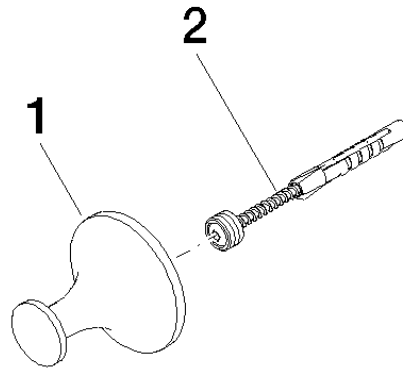

83 251 809

- 46mm projection
- rosette Ø 50 mm

	Chrome	83 251 809-00
	Brushed Platinum	83 251 809-06
	Platinum	83 251 809-08
	Dark Chrome	83 251 809-19
	Brushed Durabronze (23kt Gold)	83 251 809-28
	Brushed Bronze	83 251 809-42
	Brushed Champagne (22kt Gold)	83 251 809-46
	Champagne (22kt Gold)	83 251 809-47
	Brushed Dark Platinum	83 251 809-99

83 251 809

mm [inches]

83 251 809

Parts for other finishes can be found here: Brushed
Platinum

Spare parts list

No.	Item Number	Name	Quantity used	Delivery time
1	08 18 60 536-00	hook	1	10
2	05 24 04 506 00 90	fixing set	1	2