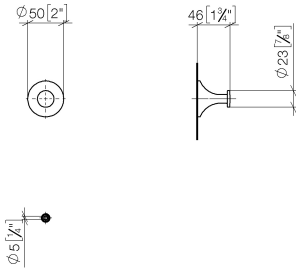

83 251 809

- 46mm projection
- rosette Ø 50 mm

	Chrome	83 251 809-00
	Brushed Platinum	83 251 809-06
	Platinum	83 251 809-08
	Dark Chrome	83 251 809-19
	Brushed Durabronze (23kt Gold)	83 251 809-28
	Brushed Bronze	83 251 809-42
	Brushed Champagne (22kt Gold)	83 251 809-46
	Champagne (22kt Gold)	83 251 809-47
	Brushed Dark Platinum	83 251 809-99

83 251 809

mm [inches]

83 251 809

Parts for other finishes can be found here: Brushed
Platinum

Spare parts list

No.	Item Number	Name	Quantity used	Delivery time
1	08 18 60 536-00	hook	1	10
2	05 24 04 506 00 90	fixing set	1	2