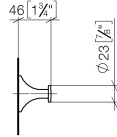

83 251 809

- 46mm projection
- rosette Ø 50 mm

	Chrome	83 251 809-00
	Brushed Platinum	83 251 809-06
	Platinum	83 251 809-08
	Dark Chrome	83 251 809-19
	Brushed Durabronze (23kt Gold)	83 251 809-28
	Brushed Bronze	83 251 809-42
	Brushed Champagne (22kt Gold)	83 251 809-46
	Champagne (22kt Gold)	83 251 809-47
	Brushed Dark Platinum	83 251 809-99

83 251 809

mm [inches]

83 251 809

Parts for other  
finishes can be found  
here: Brushed  
Platinum

### Spare parts list

No.	Item Number	Name	Quantity used	Delivery time
1	08 18 60 536-00	hook	1	10
2	05 24 04 506 00 90	fixing set	1	2