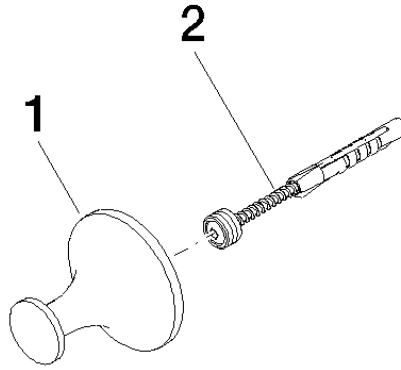

83 251 809

- 46mm projection
- rosette Ø 50 mm

	Chrome	83 251 809-00
	Brushed Platinum	83 251 809-06
	Platinum	83 251 809-08
	Dark Chrome	83 251 809-19
	Brushed Durabronze (23kt Gold)	83 251 809-28
	Brushed Bronze	83 251 809-42
	Brushed Champagne (22kt Gold)	83 251 809-46
	Champagne (22kt Gold)	83 251 809-47
	Brushed Dark Platinum	83 251 809-99

83 251 809

mm [inches]

83 251 809

Parts for other  
finishes can be found  
here: Brushed  
Platinum

### Spare parts list

No.	Item Number	Name	Quantity used	Delivery time
1	08 18 60 536-00	hook	1	10
2	05 24 04 506 00 90	fixing set	1	2