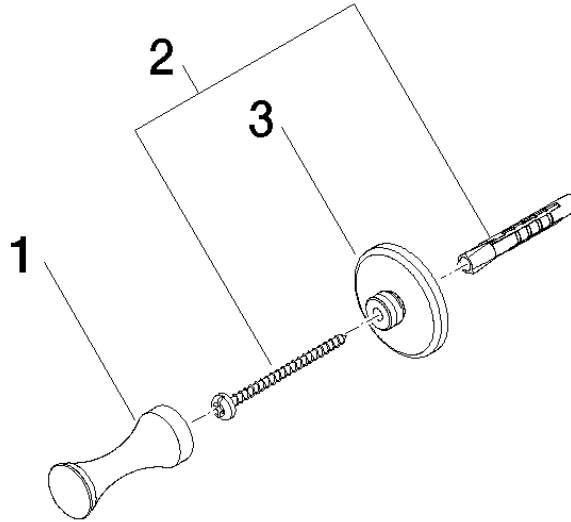

83 251 970

- 55mm projection

	Chrome	83 251 970-00
	Brushed Platinum	83 251 970-06
	Platinum	83 251 970-08
	Durabress (23kt Gold)	83 251 970-09
	Brushed Durabress (23kt Gold)	83 251 970-28
	Brushed Dark Platinum	83 251 970-99

83 251 970

mm [inches]

83 251 970

Parts for other finishes can be found here: Brushed Platinum

**Spare parts list**

No.	Item Number	Name	Quantity used	Delivery time
1	08 18 60 500-00	hook	1	60
2	05 30 31 025 00 90	fixing set	1	2
3	08 30 11 550-00	holder	1	10