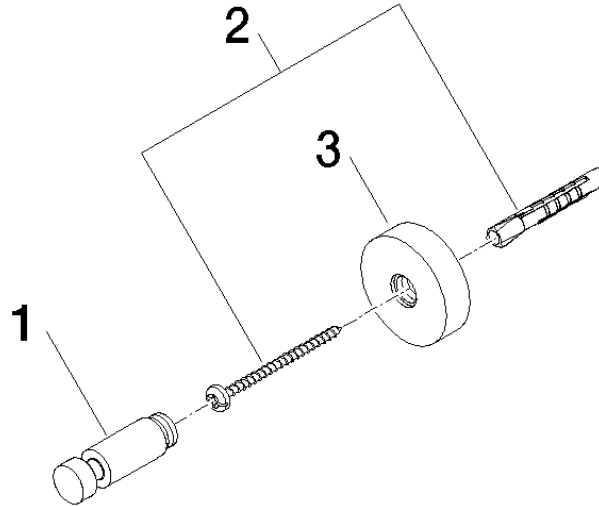

83 251 979

- rosette Ø 40 mm
- 50mm projection

Fits ELIO, ENO, MEM, META SQUARE, SYNC, TARA and TARA ULTRA

Fits: ELIO, MEM, TARA, ENO, SYNC, TARA ULTRA, META SQUARE

|   |                                     |               |
|---|-------------------------------------|---------------|
|  | Chrome                              | 83 251 979-00 |
|  | Brushed Platinum                    | 83 251 979-06 |
|  | Dark Chrome                         | 83 251 979-19 |
|  | Brushed Durabronze<br>(23kt Gold)   | 83 251 979-28 |
|  | Matte Black                         | 83 251 979-33 |
|  | Brushed<br>Champagne (22kt<br>Gold) | 83 251 979-46 |
|  | Champagne (22kt<br>Gold)            | 83 251 979-47 |
|  | Brushed Chrome                      | 83 251 979-93 |
|  | Brushed Dark<br>Platinum            | 83 251 979-99 |

83 251 979

mm [inches]

83 251 979

Parts for other finishes can be found here: Brushed Platinum

### Spare parts list

| No. | Item Number        | Name       | Quantity used | Delivery time |
|-----|--------------------|------------|---------------|---------------|
| 1   | 08 18 60 518-00    | hook       | 1             | 10            |
| 2   | 05 30 31 025 00 90 | fixing set | 1             | 2             |
| 3   | 08 27 97 501-00    | rosette    | 1             | 10            |