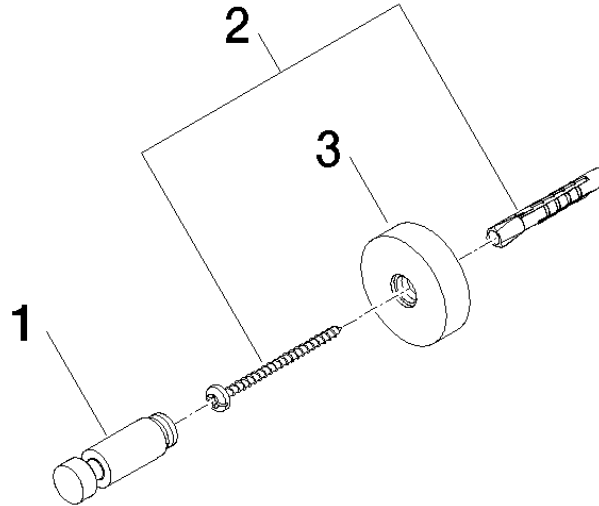

83 251 979

- rosette Ø 40 mm
- 50mm projection

Fits ELIO, ENO, MEM, META SQUARE, SYNC, TARA and TARA ULTRA

Fits: ELIO, MEM, TARA, ENO, SYNC, TARA ULTRA, META SQUARE

	Chrome	83 251 979-00
	Brushed Platinum	83 251 979-06
	Dark Chrome	83 251 979-19
	Brushed Durabronze (23kt Gold)	83 251 979-28
	Matte Black	83 251 979-33
	Brushed Champagne (22kt Gold)	83 251 979-46
	Champagne (22kt Gold)	83 251 979-47
	Brushed Chrome	83 251 979-93
	Brushed Dark Platinum	83 251 979-99

83 251 979

mm [inches]

83 251 979

Parts for other finishes can be found here: Brushed Platinum

Spare parts list

No.	Item Number	Name	Quantity used	Delivery time
1	08 18 60 518-00	hook	1	10
2	05 30 31 025 00 90	fixing set	1	2
3	08 27 97 501-00	rosette	1	10