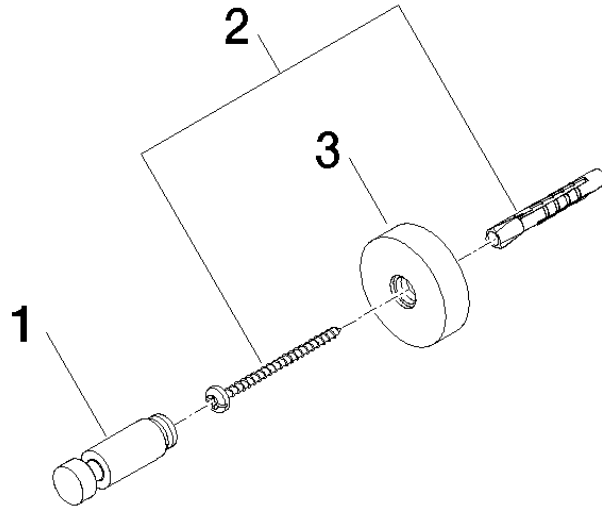

Hooks - Brushed Platinum

ELIO

83 251 979

- rosette Ø 40 mm
- 50mm projection

Fits ELIO, ENO, MEM, META SQUARE, SYNC, TARA and TARA ULTRA

Fits: ELIO, MEM, TARA, ENO, SYNC, TARA ULTRA, META SQUARE

	Brushed Platinum	83 251 979-06
	Chrome	83 251 979-00
	Dark Chrome	83 251 979-19
	Brushed Durabronze (23kt Gold)	83 251 979-28
	Matte Black	83 251 979-33
	Brushed Champagne (22kt Gold)	83 251 979-46
	Champagne (22kt Gold)	83 251 979-47
	Brushed Chrome	83 251 979-93
	Brushed Dark Platinum	83 251 979-99

83 251 979

mm [inches]

83 251 979

Product version from 7/1/2023

Parts for other finishes can be found here: [Chrome](#)

Hooks - Brushed Platinum

ELIO

83 251 979

Spare parts list

Product version from 7/1/2023

No.	Item Number	Name	Quantity used	Delivery time
	08 18 60 518-06	hook	3	10