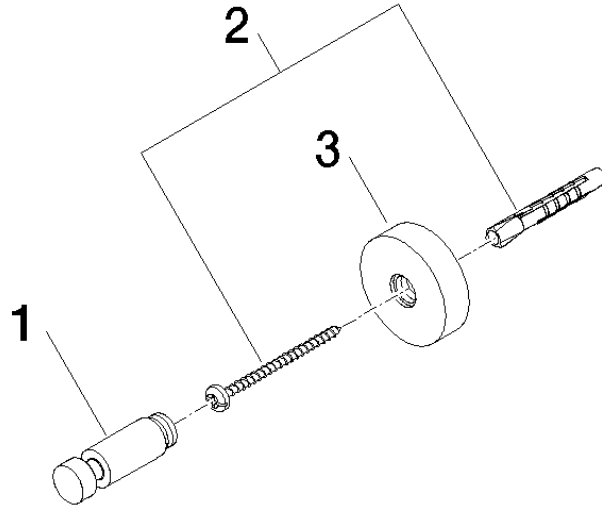

## Hooks - Dark Chrome

ELIO

83 251 979

- rosette Ø 40 mm
- 50mm projection

Fits ELIO, ENO, MEM, META SQUARE, SYNC, TARA and TARA ULTRA

Fits: ELIO, MEM, TARA, ENO, SYNC, TARA ULTRA, META SQUARE

	Dark Chrome	83 251 979-19
	Chrome	83 251 979-00
	Brushed Platinum	83 251 979-06
	Brushed Durabross (23kt Gold)	83 251 979-28
	Matte Black	83 251 979-33
	Brushed Champagne (22kt Gold)	83 251 979-46
	Champagne (22kt Gold)	83 251 979-47
	Brushed Chrome	83 251 979-93
	Brushed Dark Platinum	83 251 979-99

83 251 979

mm [inches]

83 251 979

Parts for other  
finishes can be found  
here: [Chrome](#)