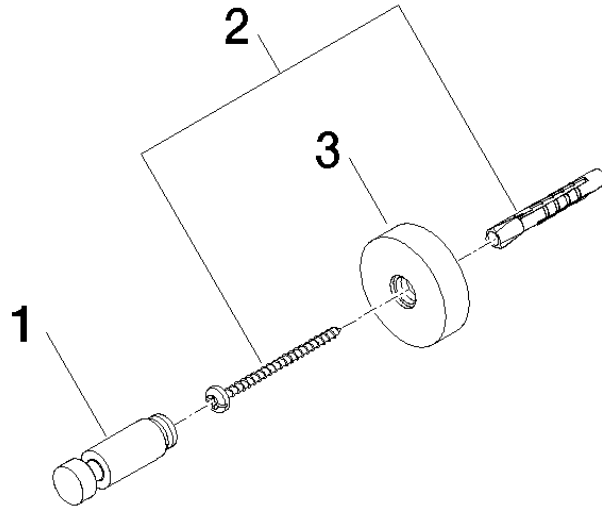

83 251 979

mm [inches]

83 251 979

Product version from 7/1/2023

Parts for other
finishes can be found
here: [Chrome](#)

Hooks - Brushed Durabrass (23kt Gold)

ELIO

83 251 979

Spare parts list

Product version from 7/1/2023

No.	Item Number	Name	Quantity used	Delivery time
	08 18 60 518-28	hook	3	20