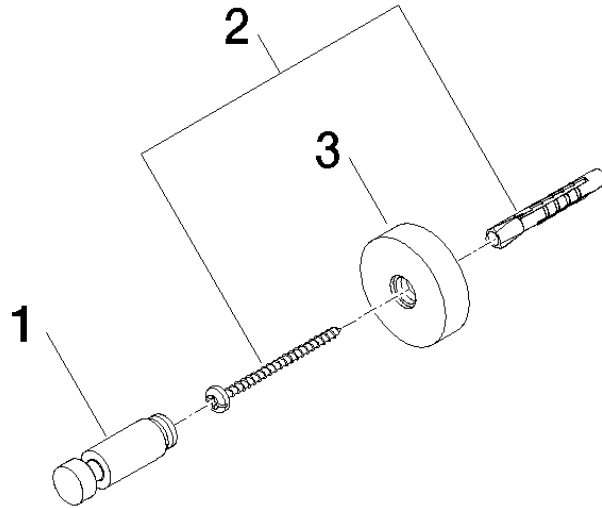

83 251 979

mm [inches]

83 251 979

Product version from 7/1/2023

Parts for other
finishes can be found
here: [Chrome](#)

Hooks - Matte Black

ELIO

83 251 979

Spare parts list

Product version from 7/1/2023

No.	Item Number	Name	Quantity used	Delivery time
	08 18 60 518-33	hook	3	30