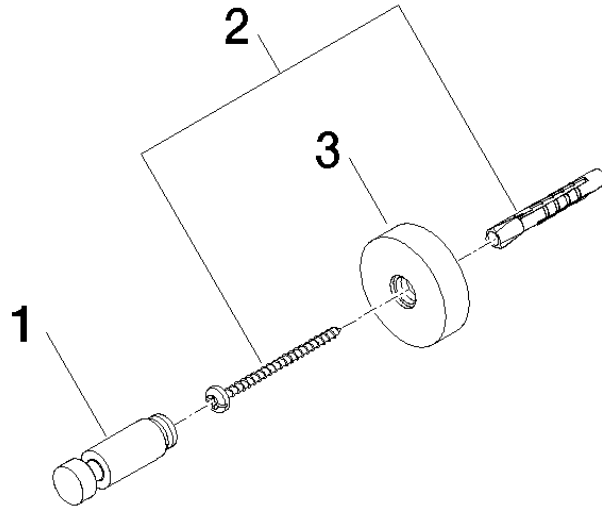

Hooks - Champagne (22kt Gold)

ELIO

83 251 979

- rosette Ø 40 mm
- 50mm projection

Fits ELIO, ENO, MEM, META SQUARE, SYNC, TARA and TARA ULTRA

Fits: ELIO, MEM, TARA, ENO, SYNC, TARA ULTRA, META SQUARE

	Champagne (22kt Gold)	83 251 979-47
	Chrome	83 251 979-00
	Brushed Platinum	83 251 979-06
	Dark Chrome	83 251 979-19
	Brushed Durabronze (23kt Gold)	83 251 979-28
	Matte Black	83 251 979-33
	Brushed Champagne (22kt Gold)	83 251 979-46
	Brushed Chrome	83 251 979-93
	Brushed Dark Platinum	83 251 979-99

83 251 979

mm [inches]

83 251 979

Product version from 7/1/2023

Parts for other
finishes can be found
here: [Chrome](#)

Hooks - Champagne (22kt Gold)

ELIO

83 251 979

Spare parts list

Product version from 7/1/2023

No.	Item Number	Name	Quantity used	Delivery time
	08 18 60 518-47	hook	3	30