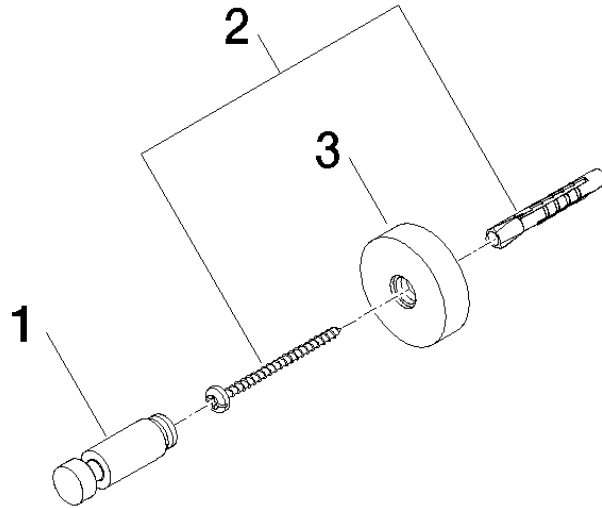

Hooks - Brushed Chrome

ELIO

83 251 979

- rosette Ø 40 mm
- 50mm projection

Fits ELIO, ENO, MEM, META SQUARE, SYNC, TARA and TARA ULTRA

Fits: ELIO, MEM, TARA, ENO, SYNC, TARA ULTRA, META SQUARE

	Brushed Chrome	83 251 979-93
	Chrome	83 251 979-00
	Brushed Platinum	83 251 979-06
	Dark Chrome	83 251 979-19
	Brushed Durabronze (23kt Gold)	83 251 979-28
	Matte Black	83 251 979-33
	Brushed Champagne (22kt Gold)	83 251 979-46
	Champagne (22kt Gold)	83 251 979-47
	Brushed Dark Platinum	83 251 979-99

83 251 979

mm [inches]

83 251 979

Product version from 7/1/2023

Parts for other
finishes can be found
here: [Chrome](#)

Hooks - Brushed Chrome

ELIO

83 251 979

Spare parts list

Product version from 7/1/2023

No.	Item Number	Name	Quantity used	Delivery time
	08 18 60 518-93	hook	3	20