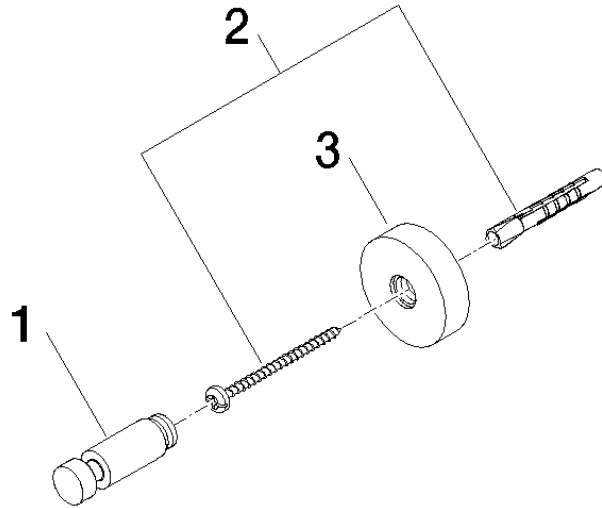

## Hooks - Brushed Dark Platinum

ELIO

83 251 979

- rosette Ø 40 mm
- 50mm projection

Fits ELIO, ENO, MEM, META SQUARE, SYNC, TARA and TARA ULTRA

Fits: ELIO, MEM, TARA, ENO, SYNC, TARA ULTRA, META SQUARE

	Brushed Dark Platinum	83 251 979-99
	Chrome	83 251 979-00
	Brushed Platinum	83 251 979-06
	Dark Chrome	83 251 979-19
	Brushed Durabronze (23kt Gold)	83 251 979-28
	Matte Black	83 251 979-33
	Brushed Champagne (22kt Gold)	83 251 979-46
	Champagne (22kt Gold)	83 251 979-47
	Brushed Chrome	83 251 979-93

83 251 979

mm [inches]

83 251 979

**Product version from 7/1/2023**

Parts for other  
finishes can be found  
here: [Chrome](#)