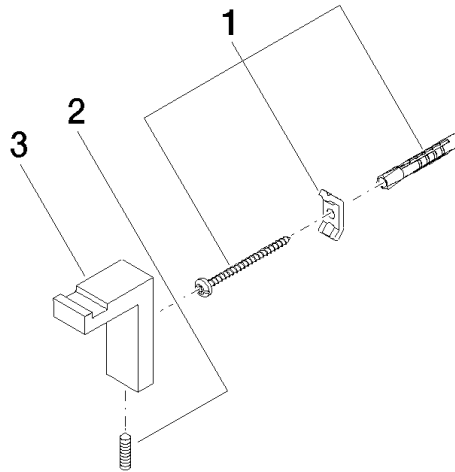

83 251 980

- width 20mm
- height 60 mm
- 45mm projection

	Chrome	83 251 980-00
	Brushed Platinum	83 251 980-06
	Platinum	83 251 980-08
	Dark Chrome	83 251 980-19
	Brushed Durabronze (23kt Gold)	83 251 980-28
	Matte Black	83 251 980-33
	Brushed Dark Platinum	83 251 980-99

83 251 980

mm [inches]

83 251 980

Parts for other
finishes can be found
here: Brushed
Platinum

Spare parts list

No.	Item Number	Name	Quantity used	Delivery time
1	05 17 20 716 00 90	fixing set	1	2
2	04 31 11 114 00 90	pin	1	2
3	08 18 60 526-00	hook	1	10