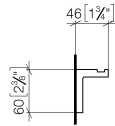

83 251 980

- width 20mm
- height 60 mm
- 45mm projection

	Chrome	83 251 980-00
	Brushed Platinum	83 251 980-06
	Platinum	83 251 980-08
	Dark Chrome	83 251 980-19
	Brushed Durabronze (23kt Gold)	83 251 980-28
	Matte Black	83 251 980-33
	Brushed Dark Platinum	83 251 980-99

83 251 980

mm [inches]

83 251 980

Parts for other
finishes can be found
here: Brushed
Platinum

Spare parts list

No.	Item Number	Name	Quantity used	Delivery time
1	05 17 20 716 00 90	fixing set	1	2
2	04 31 11 114 00 90	pin	1	2
3	08 18 60 526-00	hook	1	10