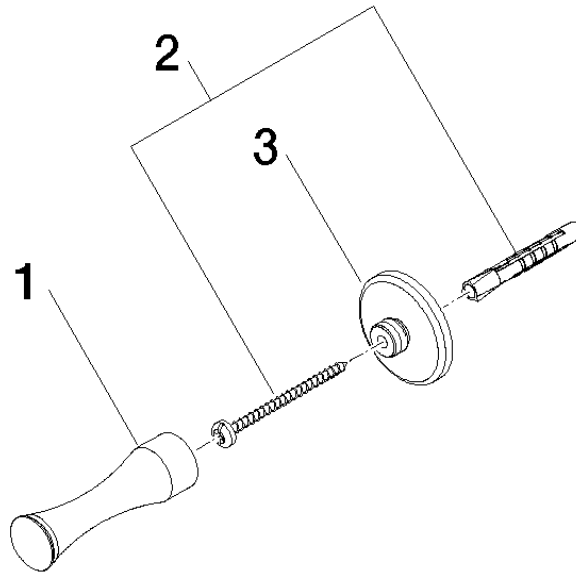

83 252 970

- 75mm projection

	Chrome	83 252 970-00
	Brushed Platinum	83 252 970-06
	Platinum	83 252 970-08
	Durabress (23kt Gold)	83 252 970-09
	Brushed Durabress (23kt Gold)	83 252 970-28
	Brushed Dark Platinum	83 252 970-99

83 252 970

mm [inches]

83 252 970

Parts for other finishes can be found here: Brushed Platinum

Spare parts list

No.	Item Number	Name	Quantity used	Delivery time
1	08 18 60 504-00	hook	1	60
2	05 30 31 025 00 90	fixing set	1	2
3	08 30 11 550-00	holder	1	10