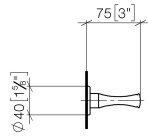

83 252 970

- 75mm projection

	Chrome	83 252 970-00
	Brushed Platinum	83 252 970-06
	Platinum	83 252 970-08
	Durabress (23kt Gold)	83 252 970-09
	Brushed Durabress (23kt Gold)	83 252 970-28
	Brushed Dark Platinum	83 252 970-99

83 252 970

mm [inches]

83 252 970

Parts for other finishes can be found here: Brushed Platinum

Spare parts list

No.	Item Number	Name	Quantity used	Delivery time
1	08 18 60 504-00	hook	1	60
2	05 30 31 025 00 90	fixing set	1	2
3	08 30 11 550-00	holder	1	10