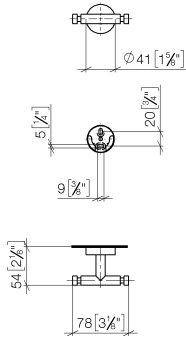

Hooks in two parts - Chrome

ELIO

83 256 979

- width 80mm
- rosette Ø 40 mm
- 55mm projection

Fits ELIO, ENO, MEM, META SQUARE, SYNC and TARA ULTRA

Fits: ELIO, MEM, TARA, ENO, SYNC, TARA ULTRA, META SQUARE

	Chrome	83 256 979-00
	Brushed Platinum	83 256 979-06
	Dark Chrome	83 256 979-19
	Brushed Durabronze (23kt Gold)	83 256 979-28
	Matte Black	83 256 979-33
	Brushed Champagne (22kt Gold)	83 256 979-46
	Champagne (22kt Gold)	83 256 979-47
	Brushed Chrome	83 256 979-93
	Brushed Dark Platinum	83 256 979-99

83 256 979

mm [inches]

83 256 979

Parts for other finishes can be found here: Brushed Platinum

Spare parts list

No.	Item Number	Name	Quantity used	Delivery time
1	05 18 60 519 01-00	hook	1	10
2	90 31 11 038 00 90	pin	2	2
3	08 27 97 500-00	rosette	1	10
4	08 30 11 516 90	ring	1	2
5	08 17 97 559 90	holder	1	2
6	05 30 31 025 00 90	fixing set	1	2
7	08 17 97 501 07	holder	1	2
8	05 30 11 519 00 90	disc	1	2