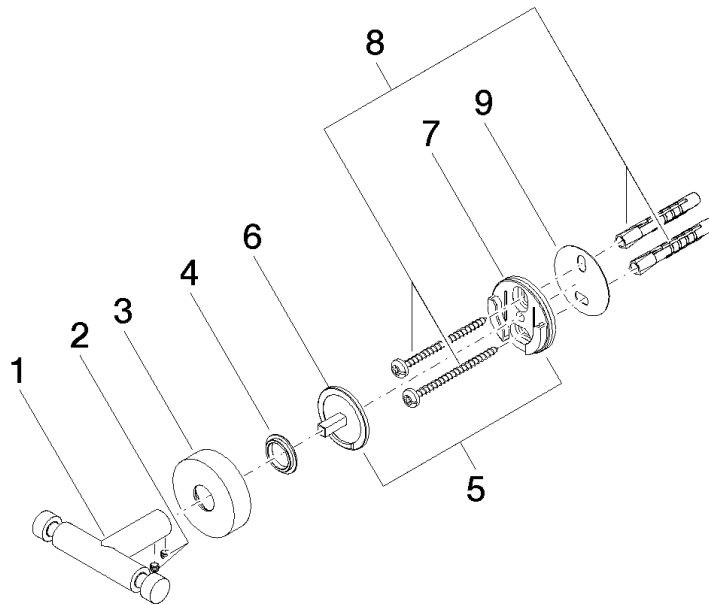

Hooks in two parts - Chrome

ELIO

83 256 979

- width 80mm
- rosette Ø 40 mm
- 55mm projection

Fits ELIO, ENO, MEM, META SQUARE, SYNC and TARA ULTRA

Fits: ELIO, MEM, TARA, ENO, SYNC, TARA ULTRA, META SQUARE

	Chrome	83 256 979-00
	Brushed Platinum	83 256 979-06
	Dark Chrome	83 256 979-19
	Brushed Durabronze (23kt Gold)	83 256 979-28
	Matte Black	83 256 979-33
	Brushed Champagne (22kt Gold)	83 256 979-46
	Champagne (22kt Gold)	83 256 979-47
	Brushed Chrome	83 256 979-93
	Brushed Dark Platinum	83 256 979-99

83 256 979

mm [inches]

83 256 979

Parts for other finishes can be found here: Brushed Platinum

Spare parts list

No.	Item Number	Name	Quantity used	Delivery time
1	05 18 60 519 01-00	hook	1	10
2	90 31 11 038 00 90	pin	2	2
3	08 27 97 500-00	rosette	1	10
4	08 30 11 516 90	ring	1	2
5	08 17 97 559 90	holder	1	2
6	05 30 31 025 00 90	fixing set	1	2
7	08 17 97 501 07	holder	1	2
8	05 30 11 519 00 90	disc	1	2