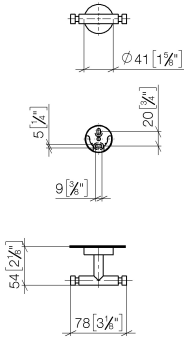

Hooks in two parts - Chrome

ELIO

83 256 979

- width 80mm
- rosette Ø 40 mm
- 55mm projection

Fits ELIO, ENO, MEM, META SQUARE, SYNC and TARA ULTRA

Fits: ELIO, MEM, TARA, ENO, SYNC, TARA ULTRA, META SQUARE

	Chrome	83 256 979-00
	Brushed Platinum	83 256 979-06
	Dark Chrome	83 256 979-19
	Brushed Durabronze (23kt Gold)	83 256 979-28
	Matte Black	83 256 979-33
	Brushed Champagne (22kt Gold)	83 256 979-46
	Champagne (22kt Gold)	83 256 979-47
	Brushed Chrome	83 256 979-93
	Brushed Dark Platinum	83 256 979-99

83 256 979

mm [inches]

83 256 979

Parts for other finishes can be found here: Brushed Platinum

Spare parts list

No.	Item Number	Name	Quantity used	Delivery time
1	05 18 60 519 01-00	hook	1	10
2	90 31 11 038 00 90	pin	2	2
3	08 27 97 500-00	rosette	1	10
4	08 30 11 516 90	ring	1	2
5	08 17 97 559 90	holder	1	2
6	05 30 31 025 00 90	fixing set	1	2
7	08 17 97 501 07	holder	1	2
8	05 30 11 519 00 90	disc	1	2