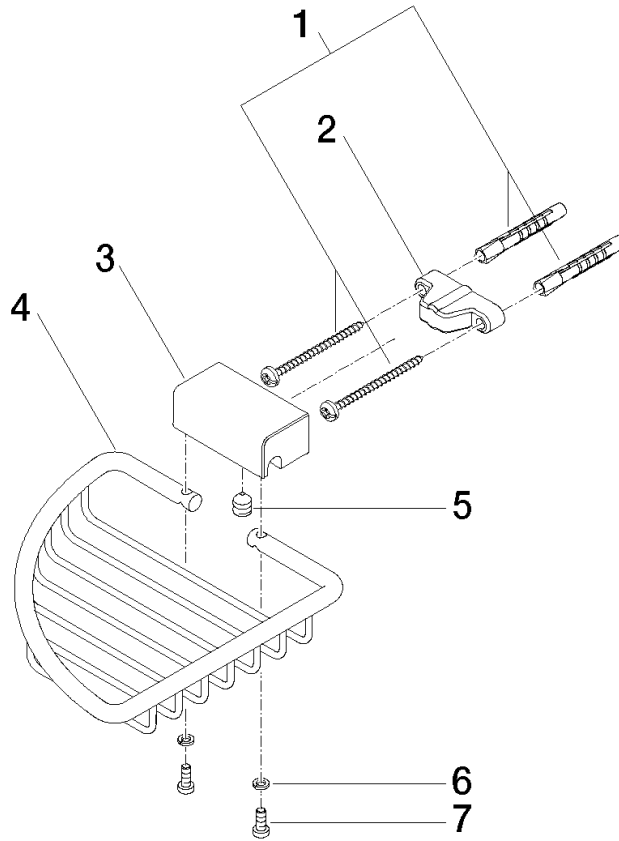

Corner soap basket - Brushed Platinum

IMO

83 281 530

- width 150mm
- height 40 mm
- 165mm projection

Fits: IMO, LULU, MADISON, MEM, TARA,
CL.1, LISSÉ, VAIA, META, CYO

	Brushed Platinum	83 281 530-06
	Chrome	83 281 530-00
	Platinum	83 281 530-08
	Durabress (23kt Gold)	83 281 530-09
	Dark Chrome	83 281 530-19
	Light Gold	83 281 530-26
	Brushed Light Gold	83 281 530-27
	Brushed Durabress (23kt Gold)	83 281 530-28
	Matte Black	83 281 530-33
	Brushed Bronze	83 281 530-42
	Brushed Champagne (22kt Gold)	83 281 530-46
	Champagne (22kt Gold)	83 281 530-47
	Brushed Chrome	83 281 530-93
	Brushed Dark Platinum	83 281 530-99

83 281 530

mm [inches]

83 281 530

Product version from 10/1/2023

Parts for other
finishes can be found
here: [Chrome](#)

Corner soap basket - Brushed Platinum

IMO

83 281 530

Spare parts list

Product version from 10/1/2023

No.	Item Number	Name	Quantity used	Delivery time
	05 30 31 025 00 90	fixing set	9	2