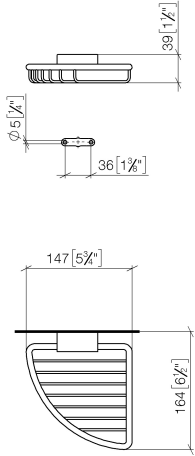

**Corner soap basket - Platinum**

IMO

83 281 530

- width 150mm
- height 40 mm
- 165mm projection

Fits: IMO, LULU, MADISON, MEM, TARA,  
CL.1, LISSÉ, VAIA, META, CYO

	Platinum	83 281 530-08
	Chrome	83 281 530-00
	Brushed Platinum	83 281 530-06
	Durabress (23kt Gold)	83 281 530-09
	Dark Chrome	83 281 530-19
	Light Gold	83 281 530-26
	Brushed Light Gold	83 281 530-27
	Brushed Durabress (23kt Gold)	83 281 530-28
	Matte Black	83 281 530-33
	Brushed Bronze	83 281 530-42
	Brushed Champagne (22kt Gold)	83 281 530-46
	Champagne (22kt Gold)	83 281 530-47
	Brushed Chrome	83 281 530-93
	Brushed Dark Platinum	83 281 530-99

83 281 530

mm [inches]

83 281 530

**Product version from 10/1/2023**

Parts for other  
finishes can be found  
here: [Chrome](#)

#### Product version from 10/1/2023

No.	Item Number	Name	Quantity used	Delivery time
	05 30 31 025 00 90	fixing set	9	2