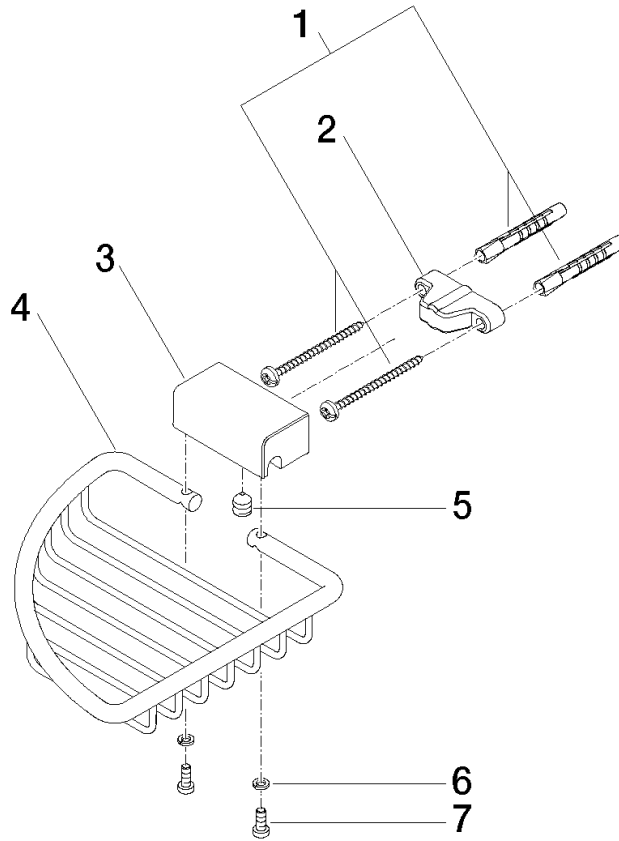

**Corner soap basket - Platinum**

IMO

83 281 530

- width 150mm
- height 40 mm
- 165mm projection

Fits: IMO, LULU, MADISON, MEM, TARA,  
CL.1, LISSÉ, VAIA, META, CYO

	Platinum	83 281 530-08
	Chrome	83 281 530-00
	Brushed Platinum	83 281 530-06
	Durabress (23kt Gold)	83 281 530-09
	Dark Chrome	83 281 530-19
	Light Gold	83 281 530-26
	Brushed Light Gold	83 281 530-27
	Brushed Durabress (23kt Gold)	83 281 530-28
	Matte Black	83 281 530-33
	Brushed Bronze	83 281 530-42
	Brushed Champagne (22kt Gold)	83 281 530-46
	Champagne (22kt Gold)	83 281 530-47
	Brushed Chrome	83 281 530-93
	Brushed Dark Platinum	83 281 530-99

83 281 530

mm [inches]

83 281 530

**Product version from 10/1/2023**

Parts for other  
finishes can be found  
here: [Chrome](#)

## Corner soap basket - Platinum

IMO

83 281 530

#### Product version from 10/1/2023

No.	Item Number	Name	Quantity used	Delivery time
	05 30 31 025 00 90	fixing set	9	2