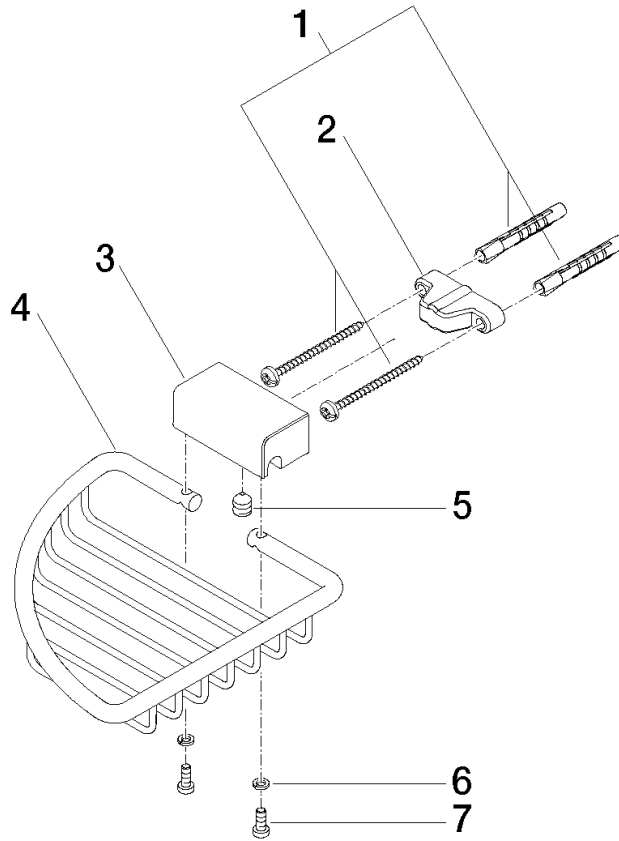

**Corner soap basket - Matte White**

IMO

83 281 530

- width 150mm
- height 40 mm
- 165mm projection

Fits: IMO, LULU, MADISON, MEM, TARA,  
CL.1, LISSÉ, VAIA, META, CYO

	Matte White	83 281 530-10
	Chrome	83 281 530-00
	Brushed Platinum	83 281 530-06
	Platinum	83 281 530-08
	Durabrand (23kt Gold)	83 281 530-09
	Dark Chrome	83 281 530-19
	Light Gold	83 281 530-26
	Brushed Light Gold	83 281 530-27
	Brushed Durabrand (23kt Gold)	83 281 530-28
	Matte Black	83 281 530-33
	Brushed Bronze	83 281 530-42
	Brushed Champagne (22kt Gold)	83 281 530-46
	Champagne (22kt Gold)	83 281 530-47
	Brushed Chrome	83 281 530-93
	Brushed Dark Platinum	83 281 530-99

83 281 530

mm [inches]

83 281 530

**Product version from 10/1/2023**

Parts for other finishes can be found here: [Chrome](#)

## Corner soap basket - Matte White

IMO

83 281 530

#### Product version from 10/1/2023

No.	Item Number	Name	Quantity used	Delivery time
	05 30 31 025 00 90	fixing set	9	2