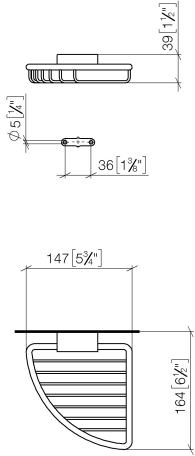

**Corner soap basket - Matte White**

IMO

83 281 530

- width 150mm
- height 40 mm
- 165mm projection

Fits: IMO, LULU, MADISON, MEM, TARA,  
CL.1, LISSÉ, VAIA, META, CYO

	Matte White	83 281 530-10
	Chrome	83 281 530-00
	Brushed Platinum	83 281 530-06
	Platinum	83 281 530-08
	Durabrand (23kt Gold)	83 281 530-09
	Dark Chrome	83 281 530-19
	Light Gold	83 281 530-26
	Brushed Light Gold	83 281 530-27
	Brushed Durabrand (23kt Gold)	83 281 530-28
	Matte Black	83 281 530-33
	Brushed Bronze	83 281 530-42
	Brushed Champagne (22kt Gold)	83 281 530-46
	Champagne (22kt Gold)	83 281 530-47
	Brushed Chrome	83 281 530-93
	Brushed Dark Platinum	83 281 530-99

83 281 530

mm [inches]

83 281 530

**Product version from 10/1/2023**

Parts for other finishes can be found here: [Chrome](#)

## Corner soap basket - Matte White

IMO

83 281 530

#### Product version from 10/1/2023

No.	Item Number	Name	Quantity used	Delivery time
	05 30 31 025 00 90	fixing set	9	2