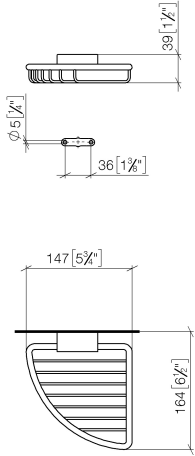

Corner soap basket - Brushed Light Gold

IMO

83 281 530

- width 150mm
- height 40 mm
- 165mm projection

Fits: IMO, LULU, MADISON, MEM, TARA,
CL.1, LISSÉ, VAIA, META, CYO

	Brushed Light Gold	83 281 530-27
	Chrome	83 281 530-00
	Brushed Platinum	83 281 530-06
	Platinum	83 281 530-08
	Durabrand (23kt Gold)	83 281 530-09
	Dark Chrome	83 281 530-19
	Light Gold	83 281 530-26
	Brushed Durabrand (23kt Gold)	83 281 530-28
	Matte Black	83 281 530-33
	Brushed Bronze	83 281 530-42
	Brushed Champagne (22kt Gold)	83 281 530-46
	Champagne (22kt Gold)	83 281 530-47
	Brushed Chrome	83 281 530-93
	Brushed Dark Platinum	83 281 530-99

83 281 530

mm [inches]

83 281 530

Product version from 10/1/2023

Parts for other finishes can be found here: [Chrome](#)

Corner soap basket - Brushed Light Gold

IMO

83 281 530

Spare parts list

Product version from 10/1/2023

No.	Item Number	Name	Quantity used	Delivery time
	05 30 31 025 00 90	fixing set	9	2