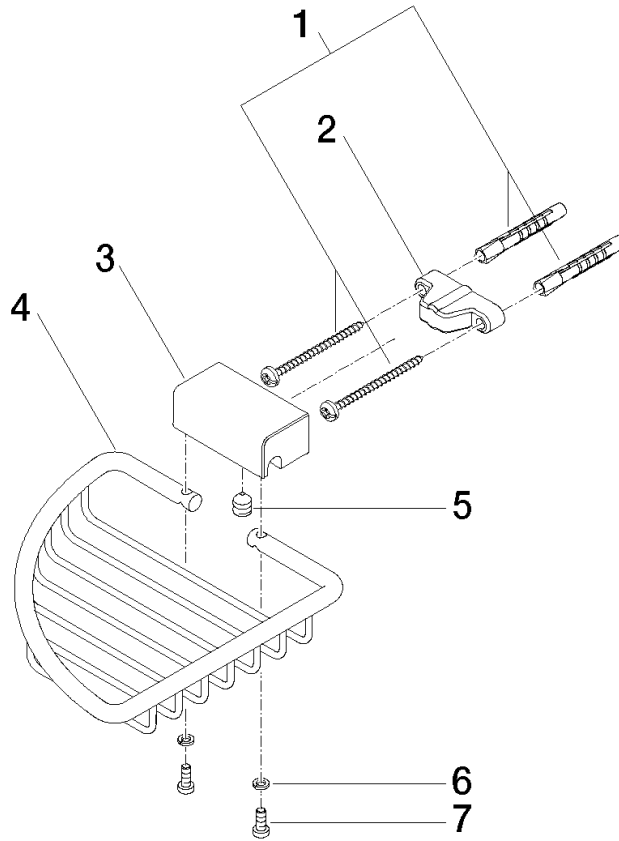

Corner soap basket - Brushed Light Gold

IMO

83 281 530

- width 150mm
- height 40 mm
- 165mm projection

Fits: IMO, LULU, MADISON, MEM, TARA,
CL.1, LISSÉ, VAIA, META, CYO

	Brushed Light Gold	83 281 530-27
	Chrome	83 281 530-00
	Brushed Platinum	83 281 530-06
	Platinum	83 281 530-08
	Durabrand (23kt Gold)	83 281 530-09
	Dark Chrome	83 281 530-19
	Light Gold	83 281 530-26
	Brushed Durabrand (23kt Gold)	83 281 530-28
	Matte Black	83 281 530-33
	Brushed Bronze	83 281 530-42
	Brushed Champagne (22kt Gold)	83 281 530-46
	Champagne (22kt Gold)	83 281 530-47
	Brushed Chrome	83 281 530-93
	Brushed Dark Platinum	83 281 530-99

83 281 530

mm [inches]

83 281 530

Product version from 10/1/2023

Parts for other finishes can be found here: [Chrome](#)

Corner soap basket - Brushed Light Gold

IMO

83 281 530

Spare parts list

Product version from 10/1/2023

No.	Item Number	Name	Quantity used	Delivery time
	05 30 31 025 00 90	fixing set	9	2